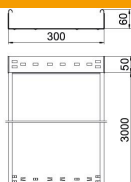

- St** Steel
- P135** PES135 - Polyester

Master data

| | |
|---------------------|-------------------------------|
| Item number | 6062996 |
| Type | MKSMU 630 FSK SW |
| Description 1 | Cable tray MKSMU |
| Description 2 | unperforated, quick connector |
| Manufacturer | OBO |
| Dimension | 60x300x3050 |
| Colour | Jet black; RAL 9005 |
| Material | Steel |
| Surface | PES135 - Polyester |
| Surface standard | |
| Smallest sales unit | 3 |
| Unit of quantity | Metre |
| Weight | 367.8 kg |
| Weight unit | kg/100 m |

Technical data sheet

Cable tray MKS-Magic® 60, unperforated, black

Item number: 6062996

Dimensions

| | |
|-----------------|----------|
| Dimension | 60 x 300 |
| Length | 3,050 mm |
| Width | 300 mm |
| Height | 60 mm |
| Plate thickness | 1 mm |
| Dimension B | 300 mm |
| Maß W | 300 mm |