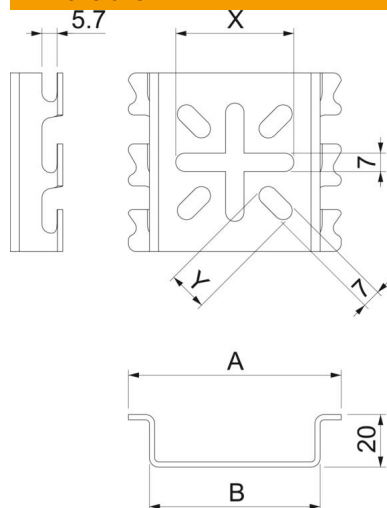

Technical data sheet

Mounting plate for mesh cable tray A4

Item number: 6006488

Mounting plate for screwless wall fastening of mesh cable trays. Accessories can be fastened to the mounting plate. In addition, the plate can be used for wall brackets.

A4 Stainless steel

2B Bright, treated

Master data

Item number	6006488
Type	MPG 65 A4
Description 1	Mounting plate
Description 2	small, for mesh cable tray
Manufacturer	OBO
Dimension	110x68
Material	Stainless steel
Surface	Bright, treated
Surface standard	
Smallest sales unit	30
Unit of quantity	Piece
Weight	8.8 kg
Weight unit	kg/100 pc.

Technical data sheet

Mounting plate for mesh cable tray A4

Item number: 6006488

Dimensions

Width	65 mm
Width	3 in
Height	68 mm

Technical data

Version for	Horizontal and vertical
Fastening type	Clamp fastening
Rustproof steel, pickled	no