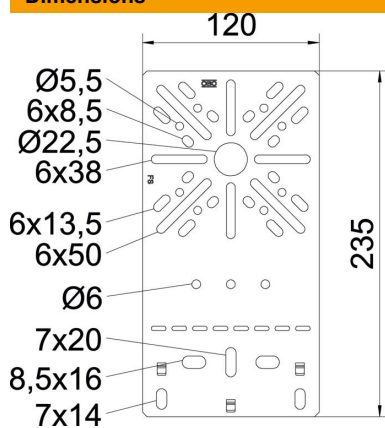

## Flat mounting plate FS

Item number: 7084757

Flat mounting plate, for fastening on the side rail of the cable tray.  
Please order the truss-head bolt, type FRS B6 x 12, separately.

**St** Steel

**FS** Strip galvanized

### Master data

Item number	7084757
Type	MP FL FS
Description 1	Mounting plate
Description 2	flat type
Manufacturer	OBO
Dimension	235x120
Material	Steel
Surface	Strip galvanized
Surface standard	DIN EN 10346
Smallest sales unit	1
Unit of quantity	Piece
Weight	19.2 kg
Weight unit	kg/100 pc.

# Technical data sheet

### Dimensions

Width	120 mm
Width	4.72 in
Height	235 mm
Plate thickness	1 mm