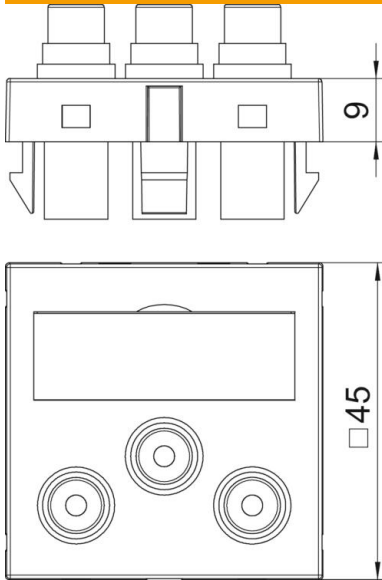

Technical data sheet

Component video connection, 1 module, straight outlet, as 1:1 coupling, pure white
Item number: 6105138

Multimedia support with three cinch connection sockets for component video, straight cable outlet, with labelling panel, three cinch couplings (RCA), socket-socket version, colour coding red/green/blue. Support plate with locking fastening, suitable for horizontal and vertical installation in the system environment.

PC Polycarbonate

Master data

Item number	6105138
Type	MTG-3R F RW1
Description 1	Multimedia support video cinch
Description 2	3x coupling, socket-socket
Manufacturer	OBO
Dimension	45x45mm
Colour	Pure white; RAL 9010
Material	Polycarbonate
Smallest sales unit	1
Unit of quantity	Piece
Weight	3.2 kg
Weight unit	kg/100 pc.

Technical data sheet

Component video connection, 1 module, straight outlet, as
1:1 coupling, pure white
Item number: 6105138

Dimensions

Width	45 mm
Height	45 mm

Technical data

Number of units	1
Surface version	Matt
Fastening type	Lock
Halogen-free	yes
Hinged cover	no
Lamp-wire connector	no
With printed label	no
With dust protection	no
Protection rating	IP20
Depth	9 mm
Support ring	no
Transparent	no
Use	Cinch
Strain relief option	no
Combination	Basic element with central cover plate