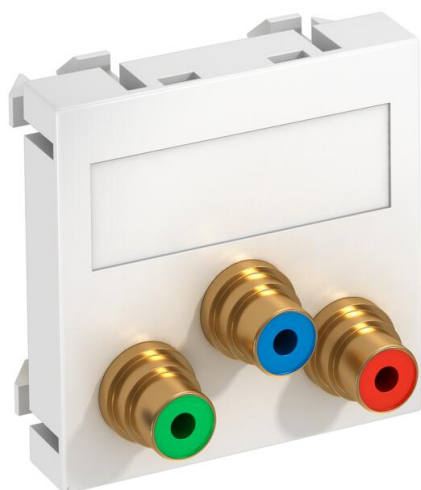

Technical data sheet

Component video connection, 1 module, straight outlet, as 1:1 coupling, pure white
Item number: 6105138

Multimedia support with three cinch connection sockets for component video, straight cable outlet, with labelling panel, three cinch couplings (RCA), socket-socket version, colour coding red/green/blue. Support plate with locking fastening, suitable for horizontal and vertical installation in the system environment.

PC Polycarbonate

Master data

Item number	6105138
Type	MTG-3R F RW1
Description 1	Multimedia support video cinch
Description 2	3x coupling, socket-socket
Manufacturer	OBO
Dimension	45x45mm
Colour	Pure white; RAL 9010
Material	Polycarbonate
Smallest sales unit	1
Unit of quantity	Piece
Weight	3.2 kg
Weight unit	kg/100 pc.

Technical data sheet

Component video connection, 1 module, straight outlet, as
1:1 coupling, pure white
Item number: 6105138

Dimensions

Width	45 mm
Height	45 mm

Technical data

Number of units	1
Surface version	Matt
Fastening type	Lock
Halogen-free	yes
Hinged cover	no
Lamp-wire connector	no
With printed label	no
With dust protection	no
Protection rating	IP20
Depth	9 mm
Support ring	no
Transparent	no
Use	Cinch
Strain relief option	no
Combination	Basic element with central cover plate