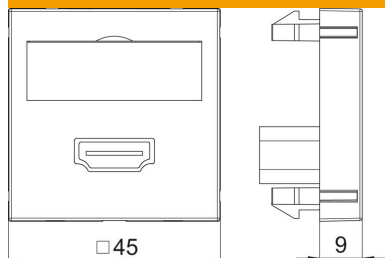

Technical data sheet

HDMI connection, 1 module, straight outlet, with connection cable

Item number: 6104829

Multimedia support with one HDMI connection socket, straight cable outlet, with labelling panel, short HDMI connection cable, socket-socket version. Support plate with locking fastening, suitable for horizontal and vertical installation in the system environment.

PC Polycarbonate

Master data

Item number	6104829
Type	MTG-HD F SWGR1
Description 1	Multimedia support, HDMI
Description 2	with cable, socket-socket
Manufacturer	OBO
Dimension	45x45mm
Colour	Black-grey; RAL 7021
Material	Polycarbonate
Smallest sales unit	1
Unit of quantity	Piece
Weight	6 kg
Weight unit	kg/100 pc.

Technical data sheet

HDMI connection, 1 module, straight outlet, with connection cable

Item number: 6104829

Dimensions

Width	45 mm
Height	45 mm

Technical data

Surface version	Matt
Fastening type	Lock
Labelling panel	With labelling panel
Halogen-free	yes
Hinged cover	no
Lamp-wire connector	no
With printed label	no
With dust protection	no
Protection rating	IP20
Depth	9 mm
Support ring	no
Transparent	no
Use	HDMI
Strain relief option	no
Combination	Basic element with central cover plate