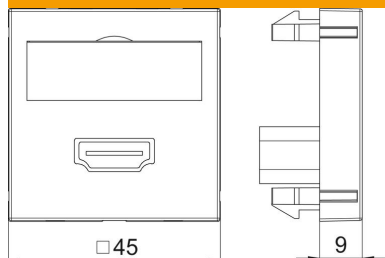

Technical data sheet

HDMI connection, 1 module, straight outlet, as screw connection

Item number: 6104805

Multimedia support with one HDMI connection socket, straight cable outlet, with labelling panel, HDMI socket with screw connection. Support plate with locking fastening, suitable for horizontal and vertical installation in the system environment.

Note: Due to the device dimensions, device installation in Rapid 45 device installation trunking and ISSR..45 / ISSD..45 service poles is not possible.

PC Polycarbonate

Master data

Item number	6104805
Type	MTG-HD S SWGR1
Description 1	Multimedia support, HDMI
Description 2	socket with screw connection
Manufacturer	OBO
Dimension	45x45mm
Colour	Black-grey; RAL 7021
Material	Polycarbonate
Smallest sales unit	1
Unit of quantity	Piece
Weight	3.2 kg
Weight unit	kg/100 pc.

Technical data sheet

HDMI connection, 1 module, straight outlet, as screw connection

Item number: 6104805

Dimensions

Width	45 mm
Height	45 mm

Technical data

Surface version	Matt
Fastening type	Lock
Labelling panel	With labelling panel
Halogen-free	yes
Hinged cover	no
Lamp-wire connector	no
With printed label	no
With dust protection	no
Protection rating	IP20
Depth	9 mm
Support ring	no
Transparent	no
Use	HDMI
Strain relief option	no
Combination	Basic element with central cover plate