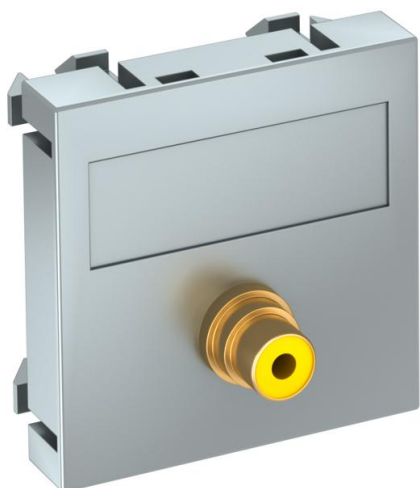

# Technical data sheet

Video cinch connection, 1 module, straight outlet, as 1:1 coupling, aluminium-painted  
Item number: 6105000

Multimedia support with one cinch connection socket for composite video, straight cable outlet, with labelling panel, cinch coupling (RCA), socket-socket version, colour coding yellow. Support plate with locking fastening, suitable for horizontal and vertical installation in the system environment.

## Master data

Item number	6105000
Type	MTG-R F AL1
Description 1	Multimedia support video cinch
Description 2	1x coupling, socket-socket
Manufacturer	OBO
Dimension	45x45mm
Colour	Aluminium painted
Material	Polycarbonate
Smallest sales unit	1
Unit of quantity	Piece
Weight	1.5 kg
Weight unit	kg/100 pc.

# Technical data sheet

Video cinch connection, 1 module, straight outlet, as 1:1 coupling, aluminium-painted  
Item number: 6105000

## Dimensions

Width	45 mm
Height	45 mm