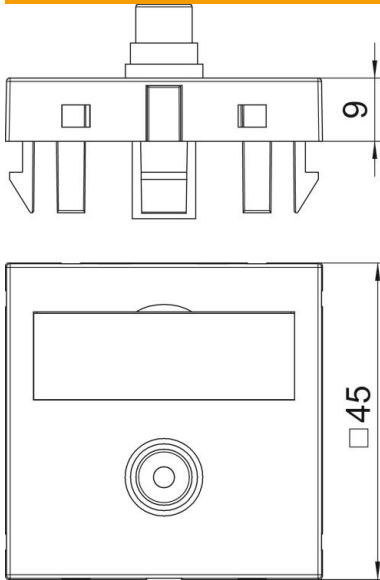

# Technical data sheet

Video cinch connection, 1 module, straight outlet, as 1:1 coupling, aluminium-painted  
Item number: 6105000

Multimedia support with one cinch connection socket for composite video, straight cable outlet, with labelling panel, cinch coupling (RCA), socket-socket version, colour coding yellow. Support plate with locking fastening, suitable for horizontal and vertical installation in the system environment.

## Master data

Item number	6105000
Type	MTG-R F AL1
Description 1	Multimedia support video cinch
Description 2	1x coupling, socket-socket
Manufacturer	OBO
Dimension	45x45mm
Colour	Aluminium painted
Material	Polycarbonate
Smallest sales unit	1
Unit of quantity	Piece
Weight	1.5 kg
Weight unit	kg/100 pc.

# Technical data sheet

Video cinch connection, 1 module, straight outlet, as 1:1 coupling, aluminium-painted  
Item number: 6105000

## Dimensions

Width	45 mm
Height	45 mm