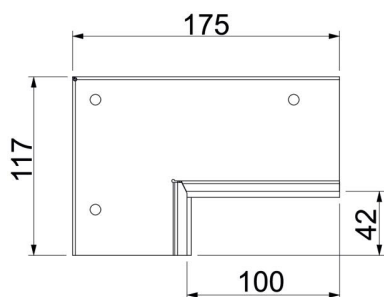

Technical data sheet

Wall connection set, 2-sided, for corner mounting, duct height 40 mm, FS
Item number: 7218134

Wall connection collar, 2-sided, with integrated seal for PYROLINE® Rapid PLM installation duct. For mounting in the area of wall and ceiling connections as well as wall penetrations in room corners. Set consisting of 2 opposing components, suitable for ceiling or wall mounting of the installation duct.

- St** Steel
- FS** Strip galvanized

Master data

Item number	7218134
Description 1	Wall connection collar set
Description 2	for corner mounting
Manufacturer	OBO
Dimension	85x175x117
Material	Steel
Surface	Strip galvanized
Surface standard	DIN EN 10346
Smallest sales unit	1
Unit of quantity	Piece
Weight	41.92 kg
Weight unit	kg/100 pc.

Technical data sheet

Wall connection set, 2-sided, for corner mounting, duct height 40 mm, FS

Item number: 7218134

Dimensions

Dimension B	175 mm
Dimension b	100 mm
Dimension d	42 mm
Dimension H	117 mm

Technical data