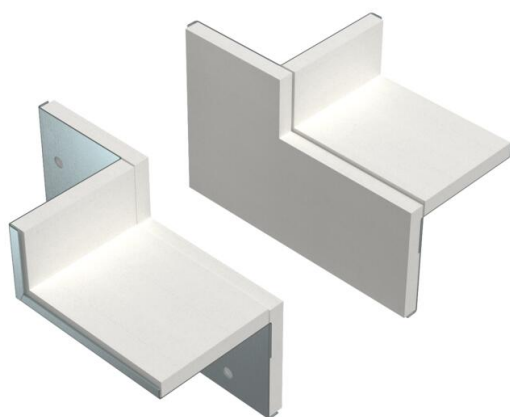

Technical data sheet

Wall connection set, 2-sided, for corner mounting, duct height 40 mm, FS
Item number: 7218134

Wall connection collar, 2-sided, with integrated seal for PYROLINE® Rapid PLM installation duct. For mounting in the area of wall and ceiling connections as well as wall penetrations in room corners. Set consisting of 2 opposing components, suitable for ceiling or wall mounting of the installation duct.

- St** Steel
- FS** Strip galvanized

Master data

Item number	7218134
Description 1	Wall connection collar set
Description 2	for corner mounting
Manufacturer	OBO
Dimension	85x175x117
Material	Steel
Surface	Strip galvanized
Surface standard	DIN EN 10346
Smallest sales unit	1
Unit of quantity	Piece
Weight	41.92 kg
Weight unit	kg/100 pc.

Technical data sheet

Wall connection set, 2-sided, for corner mounting, duct height 40 mm, FS

Item number: 7218134

Dimensions

Dimension B	175 mm
Dimension b	100 mm
Dimension d	42 mm
Dimension H	117 mm

Technical data