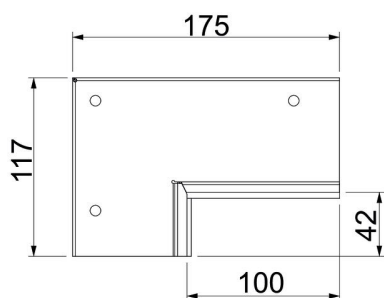

# Technical data sheet

Wall connection set, 2-sided, for corner mounting, duct height 40 mm, pure white  
Item number: 7218136

Wall connection collar, 2-sided, with integrated seal for PYROLINE® Rapid PLM installation duct. For mounting in the area of wall and ceiling connections as well as wall penetrations in room corners. Set consisting of 2 opposing components, suitable for ceiling or wall mounting of the installation duct.

## Master data

Item number	7218136
Type	PLM CC 0410 RW
Description 1	Wall connection collar set
Description 2	for corner mounting
Manufacturer	OBO
Dimension	85x175x117
Colour	Pure white; RAL 9010
Material	Steel
Surface	Powder-coated
Surface standard	
Smallest sales unit	1
Unit of quantity	Piece
Weight	41.92 kg
Weight unit	kg/100 pc.

# Technical data sheet

Wall connection set, 2-sided, for corner mounting, duct height 40 mm, pure white  
Item number: 7218136

## Dimensions

Dimension B	175 mm
Dimension b	100 mm
Dimension d	42 mm
Dimension H	117 mm