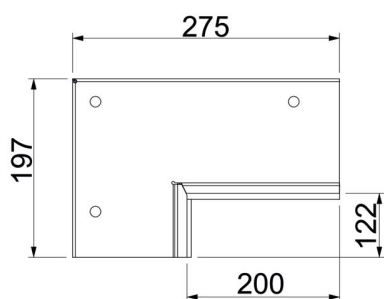

## Master data

Item number	7218142
Description 1	Wall connection collar set
Description 2	for corner mounting
Manufacturer	OBO
Dimension	85x275x197
Material	Steel
Surface	Strip galvanized
Surface standard	DIN EN 10346
Smallest sales unit	1
Unit of quantity	Piece
Weight	77.16 kg
Weight unit	kg/100 pc.

# Technical data sheet

Wall connection set, double-sided, for corner mounting,  
duct height 120 mm, FS  
Item number: 7218142

## Dimensions

Dimension B	275 mm
Dimension b	200 mm
Dimension d	122 mm
Dimension H	197 mm