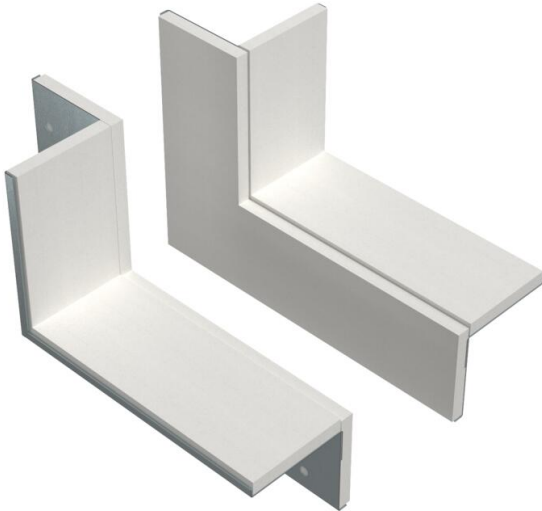

# Technical data sheet

Wall connection set, double-sided, for corner mounting,  
duct height 120 mm, FS  
Item number: 7218142

Wall connection collar, 2-sided, with integrated seal for PYROLINE® Rapid PLM installation duct. For mounting in the area of wall and ceiling connections as well as wall penetrations in room corners. Set consisting of 2 opposing components, suitable for ceiling or wall mounting of the installation duct.

## Master data

Item number	7218142
Description 1	Wall connection collar set
Description 2	for corner mounting
Manufacturer	OBO
Dimension	85x275x197
Material	Steel
Surface	Strip galvanized
Surface standard	DIN EN 10346
Smallest sales unit	1
Unit of quantity	Piece
Weight	77.16 kg
Weight unit	kg/100 pc.

# Technical data sheet

Wall connection set, double-sided, for corner mounting,  
duct height 120 mm, FS  
Item number: 7218142

## Dimensions

Dimension B	275 mm
Dimension b	200 mm
Dimension d	122 mm
Dimension H	197 mm