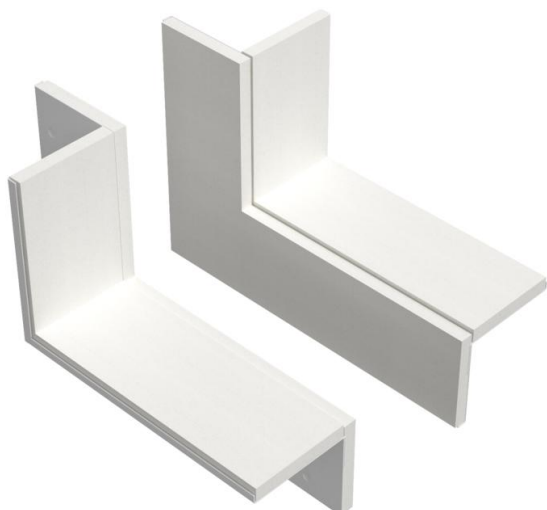

Technical data sheet

Wall connection set, 2-sided, for corner mounting, duct height 120 mm, pure white
Item number: 7218144

Wall connection collar, 2-sided, with integrated seal for PYROLINE® Rapid PLM installation duct. For mounting in the area of wall and ceiling connections as well as wall penetrations in room corners. Set consisting of 2 opposing components, suitable for ceiling or wall mounting of the installation duct.

St Steel

P Powder-coated

Master data

Item number	7218144
Type	PLM CC 1220 RW
Description 1	Wall connection collar set
Description 2	for corner mounting
Manufacturer	OBO
Dimension	85x275x197
Colour	Pure white; RAL 9010
Material	Steel
Surface	Powder-coated
Surface standard	
Smallest sales unit	1
Unit of quantity	Piece
Weight	77.16 kg
Weight unit	kg/100 pc.

Technical data sheet

Wall connection set, 2-sided, for corner mounting, duct height 120 mm, pure white
Item number: 7218144

Dimensions

Dimension B	275 mm
Dimension b	200 mm
Dimension d	122 mm
Dimension H	197 mm