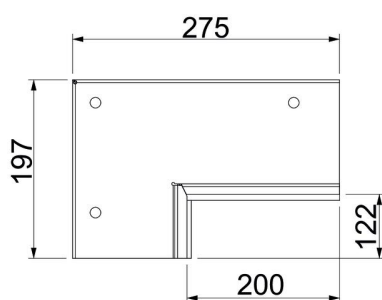

Technical data sheet

Wall connection set, 2-sided, for corner mounting, duct height 120 mm, pure white
Item number: 7218144

Wall connection collar, 2-sided, with integrated seal for PYROLINE® Rapid PLM installation duct. For mounting in the area of wall and ceiling connections as well as wall penetrations in room corners. Set consisting of 2 opposing components, suitable for ceiling or wall mounting of the installation duct.

St Steel

P Powder-coated

Master data

Item number	7218144
Type	PLM CC 1220 RW
Description 1	Wall connection collar set
Description 2	for corner mounting
Manufacturer	OBO
Dimension	85x275x197
Colour	Pure white; RAL 9010
Material	Steel
Surface	Powder-coated
Surface standard	
Smallest sales unit	1
Unit of quantity	Piece
Weight	77.16 kg
Weight unit	kg/100 pc.

Technical data sheet

Wall connection set, 2-sided, for corner mounting, duct height 120 mm, pure white
Item number: 7218144

Dimensions

Dimension B	275 mm
Dimension b	200 mm
Dimension d	122 mm
Dimension H	197 mm