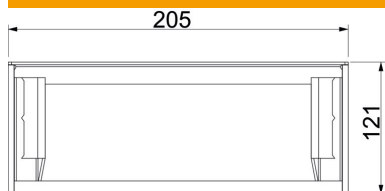

Technical data sheet

End piece, duct height 120 mm, pure white

Item number: 7218096

End piece with intumescent fire protection mesh to close the PYROLINE® Rapid PLM installation duct.

CE

St Steel

P Powder-coated

Master data

Item number	7218096
Type	PLM EP 1220 RW
Description 1	End piece
Description 2	with fire protection mesh
Manufacturer	OBO
Dimension	205x20x121
Colour	Pure white; RAL 9010
Material	Steel
Surface	Powder-coated
Surface standard	
Smallest sales unit	1
Unit of quantity	Piece
Weight	25.67 kg
Weight unit	kg/100 pc.

Technical data sheet

End piece, duct height 120 mm, pure white

Item number: 7218096

Dimensions

Dimension B	205 mm
Dimension H	121 mm

Technical data

Number of flammable sides	4
Classification EI - installation duct	90
Usable cross-section	18500 mm ²
Jacketing	Steel