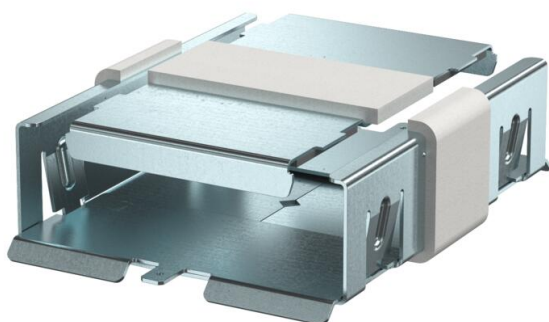

Technical data sheet

Joint connector set, duct height 40 mm

Item number: 7218028

Joint connector set, consisting of a connector for the duct base and cover support. With integrated seal for toolless connection of the PYROLINE® Rapid PLM installation duct and fittings. Allows continuous connection of the protective conductors.

St Steel

FS Strip galvanized

Master data

Item number	7218028
Description 1	Joint connector
Description 2	for PLM D 0410
Manufacturer	OBO
Dimension	118x94x38
Material	Steel
Surface	Strip galvanized
Surface standard	DIN EN 10346
Smallest sales unit	1
Unit of quantity	Piece
Weight	22 kg
Weight unit	kg/100 pc.