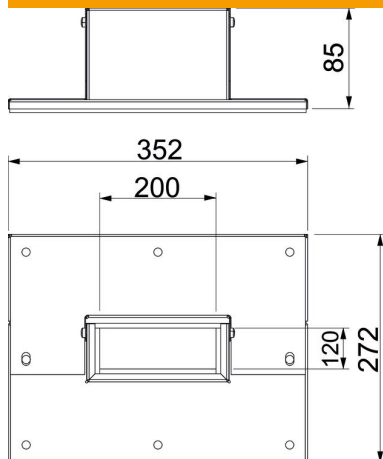

# Technical data sheet

Wall connection collar, 3- and 4-sided, duct height 120 mm,  
FS

Item number: 7218130

Wall connection collar, 4-sided, with integrated seal for PYROLINE® Rapid PLM installation duct. For mounting in the area of wall and ceiling connections as well as wall penetrations. Can also be used as 3-sided wall connection collar for direct wall or ceiling mounting of the duct.

## Master data

Item number	7218130
Description 1	Wall connection collar
Description 2	3- and 4-sided
Manufacturer	OBO
Dimension	85x253x273
Material	Steel
Surface	Strip galvanized
Surface standard	DIN EN 10346
Smallest sales unit	1
Unit of quantity	Piece
Weight	94.6 kg
Weight unit	kg/100 pc.

# Technical data sheet

Wall connection collar, 3- and 4-sided, duct height 120 mm,  
FS

Item number: 7218130

## Dimensions

Dimension B	352 mm
Dimension b	200 mm
Dimension D	272 mm
Dimension d	120 mm