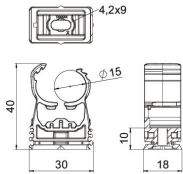

Technical data sheet

proQuick clip, light grey

Item number: 2147306

Highly stressable clip for accepting plastic or metal electrical and sanitary pipes as well as the electrical installation pipe Quick pipe. Universal fastening options on walls, ceilings and steel constructions, both indoors and outdoors. Flexible clamping range of several millimetres. Toolless pipe mounting. Connectable to each other to \varnothing 32 mm, also with the OBO Quick or Multi Quick clip. For variable distances and clip quantity mountable on a profile rail.

PA Polyamide

Master data

Item number	2147306
Type	PQ-15 LGR
Description 1	proQuick clip
Manufacturer	OBO
Dimension	14-16,5mm
Colour	Light grey; RAL 7035
Material	Polyamide
Smallest sales unit	100
Unit of quantity	Piece
Weight	0.588 kg
Weight unit	kg/100 pc.

Technical data sheet

proQuick clip, light grey

Item number: 2147306

Dimensions

Technical data

Expandable	yes
Number of cables/pipes	1
Fastening type	Screw hole
Breaking load	0.6 kN
Closed	yes
Halogen-free	yes
With inlay	no
Nominal size	15-16
Snap system	yes
Pipe/cable diameter, max.	16.5 mm
Pipe/cable diameter, min.	14 mm
Clamping range D, max.	16.5 mm
Clamping range D, min.	14 mm
Permitted temperature range, max.	60 °C
Permitted temperature range, min.	-15 °C
UV-resistant	yes