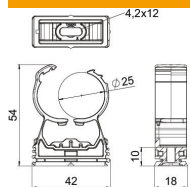

PA Polyamide

Master data

Item number	2147312
Type	PQ-25 LGR
Description 1	proQuick clip
Manufacturer	OBO
Dimension	24-28mm
Colour	Light grey; RAL 7035
Material	Polyamide
Smallest sales unit	50
Unit of quantity	Piece
Weight	0.92 kg
Weight unit	kg/100 pc.

Technical data sheet

proQuick clip, light grey

Item number: 2147312

Dimensions

Technical data

Expandable	yes
Number of cables/pipes	1
Fastening type	Screw hole
Breaking load	0.85 kN
Closed	yes
Halogen-free	yes
With inlay	no
Nominal size	25-28
Snap system	yes
Pipe/cable diameter, max.	28 mm
Pipe/cable diameter, min.	24 mm
Clamping range D, max.	28 mm
Clamping range D, min.	24 mm
Permitted temperature range, max.	60 °C
Permitted temperature range, min.	-15 °C
UV-resistant	yes