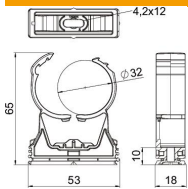

### Master data

|                     |                      |
|---------------------|----------------------|
| Item number         | 2147316              |
| Type                | PQ-32 LGR            |
| Description 1       | proQuick clip        |
| Manufacturer        | OBO                  |
| Dimension           | 31,2-35,8mm          |
| Colour              | Light grey; RAL 7035 |
| Material            | Polyamide            |
| Smallest sales unit | 50                   |
| Unit of quantity    | Piece                |
| Weight              | 1.28 kg              |
| Weight unit         | kg/100 pc.           |

## Dimensions

## Technical data

|                                   |            |
|-----------------------------------|------------|
| Expandable                        | yes        |
| Number of cables/pipes            | 1          |
| Fastening type                    | Screw hole |
| Breaking load                     | 1 kN       |
| Closed                            | yes        |
| Halogen-free                      | yes        |
| With inlay                        | no         |
| Nominal size                      | 32-35      |
| Snap system                       | yes        |
| Pipe/cable diameter, max.         | 35.5 mm    |
| Pipe/cable diameter, min.         | 31.5 mm    |
| Clamping range D, max.            | 35.5 mm    |
| Clamping range D, min.            | 31.5 mm    |
| Permitted temperature range, max. | 60 °C      |
| Permitted temperature range, min. | -15 °C     |
| UV-resistant                      | yes        |