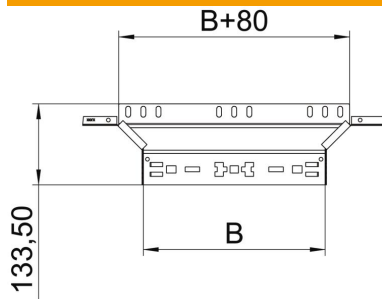

Technical data sheet

Magic add-on tee 110 A2

Item number: 6041960

Add-on tee with quick connector system. For all cable tray types of 110 mm side height.

A2 Stainless steel

2B Bright, treated

Master data

Item number	6041960
Type	RAAM 110 A2
Description 1	Add-on tee
Description 2	with quick connector
Manufacturer	OBO
Dimension	110x100
Material	Stainless steel
Surface	Bright, treated
Surface standard	
Smallest sales unit	1
Unit of quantity	Piece
Weight	53.7 kg
Weight unit	kg/100 pc.

Technical data sheet

Magic add-on tee 110 A2

Item number: 6041960

Dimensions

Width	100 mm
Height	110 mm
Plate thickness	1.25 mm
Dimension B	100 mm

Technical data

Bend (angle)	90°
Connector version	Integrated connector
Maintain electrical functions	no
Material thickness, floor plate	1.25 mm
NATO hole pattern	no
Change of direction	Horizontal
Rustproof steel, pickled	no
Wide-span version	no
Type of connector, cable support system	Click fastening
Rail thickness	1.25 mm