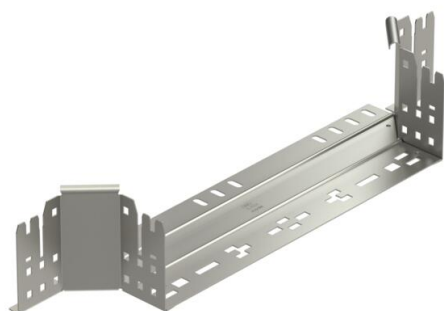

Technical data sheet

Magic add-on tee 110 A2

Item number: 6041966

Add-on tee with quick connector system. For all cable tray types of 110 mm side height.

A2 Stainless steel

2B Bright, treated

Master data

Item number	6041966
Type	RAAM 140 A2
Description 1	Add-on tee
Description 2	with quick connector
Manufacturer	OBO
Dimension	110x400
Material	Stainless steel
Surface	Bright, treated
Surface standard	
Smallest sales unit	1
Unit of quantity	Piece
Weight	92.2 kg
Weight unit	kg/100 pc.

Technical data sheet

Magic add-on tee 110 A2

Item number: 6041966

Dimensions

Width	400 mm
Height	110 mm
Plate thickness	1.25 mm
Dimension B	400 mm

Technical data

Bend (angle)	90°
Connector version	Integrated connector
Maintain electrical functions	no
Material thickness, floor plate	1.25 mm
NATO hole pattern	no
Change of direction	Horizontal
Rustproof steel, pickled	no
Wide-span version	no
Type of connector, cable support system	Click fastening
Rail thickness	1.25 mm