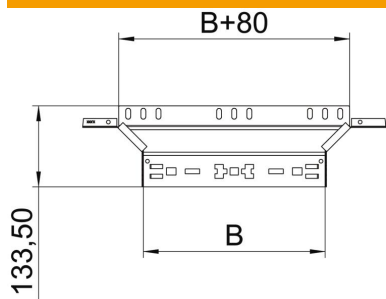

Technical data sheet

Magic add-on tee 110 A2

Item number: 6041966

Add-on tee with quick connector system. For all cable tray types of 110 mm side height.

A2 Stainless steel

2B Bright, treated

Master data

Item number	6041966
Type	RAAM 140 A2
Description 1	Add-on tee
Description 2	with quick connector
Manufacturer	OBO
Dimension	110x400
Material	Stainless steel
Surface	Bright, treated
Surface standard	
Smallest sales unit	1
Unit of quantity	Piece
Weight	92.2 kg
Weight unit	kg/100 pc.

Technical data sheet

Magic add-on tee 110 A2

Item number: 6041966

Dimensions

Width	400 mm
Height	110 mm
Plate thickness	1.25 mm
Dimension B	400 mm

Technical data

Bend (angle)	90°
Connector version	Integrated connector
Maintain electrical functions	no
Material thickness, floor plate	1.25 mm
NATO hole pattern	no
Change of direction	Horizontal
Rustproof steel, pickled	no
Wide-span version	no
Type of connector, cable support system	Click fastening
Rail thickness	1.25 mm