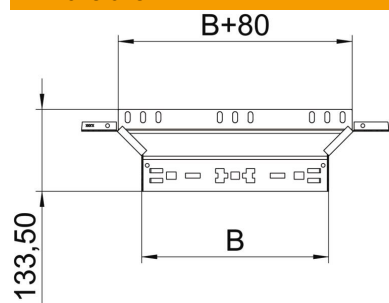

Technical data sheet

Magic add-on tee 35 FS

Item number: 6041020

Add-on tee with quick connector system. For all cable tray types of 35 mm side height.

St Steel

FS Strip galvanized

Master data

Item number	6041020
Type	RAAM 310 FS
Description 1	Add-on tee
Description 2	with quick connector
Manufacturer	OBO
Dimension	35x100
Material	Steel
Surface	Strip galvanized
Surface standard	DIN EN 10346
Smallest sales unit	1
Unit of quantity	Piece
Weight	30.7 kg
Weight unit	kg/100 pc.

Technical data sheet

Magic add-on tee 35 FS

Item number: 6041020

Dimensions

Width	100 mm
Width	4 in
Height	35 mm
Height	1 in
Plate thickness	1.25 mm
Dimension B	100 mm
Dimension R	50 mm

Technical data

Bend (angle)	90°
Connector version	Integrated connector
Maintain electrical functions	no
Material thickness, floor plate	1.25 mm
NATO hole pattern	no
Change of direction	Horizontal
Rustproof steel, pickled	no
Wide-span version	no
Type of connector, cable support system	Click fastening
Rail thickness	1.25 mm