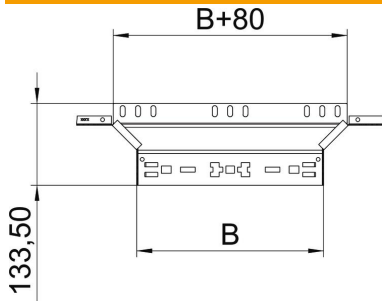

Technical data sheet

Magic add-on tee 60 FT

Item number: 6041254

Add-on tee with quick connector system. For all cable tray types of 60 mm side height.

St Steel

FT Hot-dip galvanised

Master data

Item number	6041254
Type	RAAM 620 FT
Description 1	Add-on tee
Description 2	with quick connector
Manufacturer	OBO
Dimension	60x200
Material	Steel
Surface	Hot-dip galvanised
Surface standard	DIN EN ISO 1461
Smallest sales unit	1
Unit of quantity	Piece
Weight	54.2 kg
Weight unit	kg/100 pc.

Technical data sheet

Magic add-on tee 60 FT

Item number: 6041254

Dimensions

Width	200 mm
Width	8 in
Height	60 mm
Height	2 in
Plate thickness	1.25 mm
Dimension B	200 mm

Technical data

Bend (angle)	90°
Connector version	Integrated connector
Maintain electrical functions	yes
Material thickness, floor plate	1.25 mm
NATO hole pattern	no
Change of direction	Horizontal
Rustproof steel, pickled	no
Wide-span version	no
Type of connector, cable support system	Click fastening
Rail thickness	1.25 mm