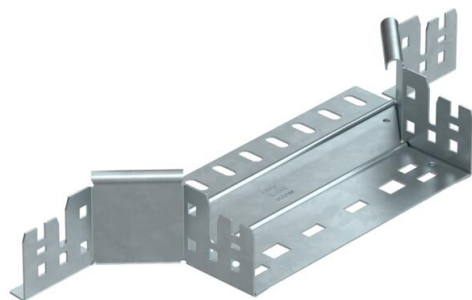

Technical data sheet

Magic add-on tee 60 FT

Item number: 6041254

Add-on tee with quick connector system. For all cable tray types of 60 mm side height.

St Steel

FT Hot-dip galvanised

Master data

Item number	6041254
Type	RAAM 620 FT
Description 1	Add-on tee
Description 2	with quick connector
Manufacturer	OBO
Dimension	60x200
Material	Steel
Surface	Hot-dip galvanised
Surface standard	DIN EN ISO 1461
Smallest sales unit	1
Unit of quantity	Piece
Weight	54.2 kg
Weight unit	kg/100 pc.

Technical data sheet

Magic add-on tee 60 FT

Item number: 6041254

Dimensions

Width	200 mm
Width	8 in
Height	60 mm
Height	2 in
Plate thickness	1.25 mm
Dimension B	200 mm

Technical data

Bend (angle)	90°
Connector version	Integrated connector
Maintain electrical functions	yes
Material thickness, floor plate	1.25 mm
NATO hole pattern	no
Change of direction	Horizontal
Rustproof steel, pickled	no
Wide-span version	no
Type of connector, cable support system	Click fastening
Rail thickness	1.25 mm