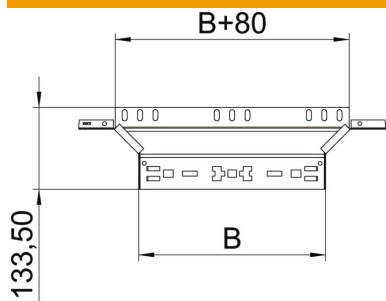

### Master data

Item number	6041572
Type	RAAM 820 FS
Description 1	Add-on tee
Description 2	with quick connector
Manufacturer	OBO
Dimension	85x200
Material	Steel
Surface	Strip galvanized
Surface standard	DIN EN 10346
Smallest sales unit	1
Unit of quantity	Piece
Weight	58.4 kg
Weight unit	kg/100 pc.

### Dimensions

Width	200 mm
Height	85 mm
Plate thickness	1.25 mm
Dimension B	200 mm