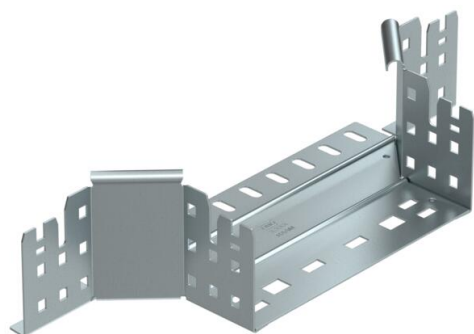

## Magic add-on tee 85 FS

Item number: 6041572

Add-on tee with quick connector system. For all cable tray types of 85 mm side height.

**St** Steel

**FS** Strip galvanized

### Master data

Item number	6041572
Type	RAAM 820 FS
Description 1	Add-on tee
Description 2	with quick connector
Manufacturer	OBO
Dimension	85x200
Material	Steel
Surface	Strip galvanized
Surface standard	DIN EN 10346
Smallest sales unit	1
Unit of quantity	Piece
Weight	58.4 kg
Weight unit	kg/100 pc.

### Dimensions

Width	200 mm
Height	85 mm
Plate thickness	1.25 mm
Dimension B	200 mm

### Technical data

Bend (angle)	90°
Connector version	Integrated connector
Maintain electrical functions	no
Material thickness, floor plate	1.25 mm
NATO hole pattern	no
Change of direction	Horizontal
Rustproof steel, pickled	no
Wide-span version	no
Type of connector, cable support system	Click fastening
Rail thickness	1.25 mm