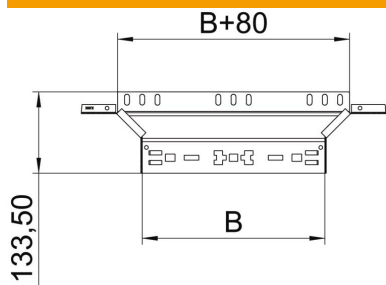

Technical data sheet

Magic add-on tee 85 FT

Item number: 6041592

Add-on tee with quick connector system. For all cable tray types of 85 mm side height.

St Steel

FT Hot-dip galvanised

Master data

Item number	6041592
Type	RAAM 820 FT
Description 1	Add-on tee
Description 2	with quick connector
Manufacturer	OBO
Dimension	85x200
Material	Steel
Surface	Hot-dip galvanised
Surface standard	DIN EN ISO 1461
Smallest sales unit	1
Unit of quantity	Piece
Weight	62.6 kg
Weight unit	kg/100 pc.

Technical data sheet

Magic add-on tee 85 FT

Item number: 6041592

Dimensions

Width	200 mm
Height	85 mm
Plate thickness	1.25 mm
Dimension B	200 mm

Technical data

Bend (angle)	90°
Connector version	Integrated connector
Maintain electrical functions	no
Material thickness, floor plate	1.25 mm
NATO hole pattern	no
Change of direction	Horizontal
Rustproof steel, pickled	no
Wide-span version	no
Type of connector, cable support system	Click fastening
Rail thickness	1.25 mm