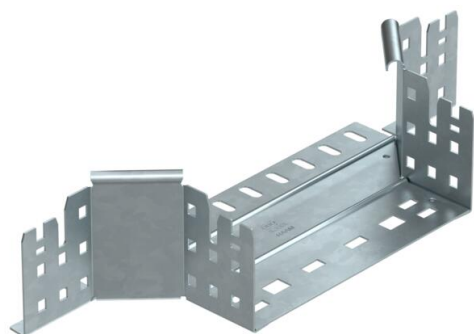

Technical data sheet

Magic add-on tee 85 FT

Item number: 6041592

Add-on tee with quick connector system. For all cable tray types of 85 mm side height.

St Steel

FT Hot-dip galvanised

Master data

Item number	6041592
Type	RAAM 820 FT
Description 1	Add-on tee
Description 2	with quick connector
Manufacturer	OBO
Dimension	85x200
Material	Steel
Surface	Hot-dip galvanised
Surface standard	DIN EN ISO 1461
Smallest sales unit	1
Unit of quantity	Piece
Weight	62.6 kg
Weight unit	kg/100 pc.

Technical data sheet

Magic add-on tee 85 FT

Item number: 6041592

Dimensions

Width	200 mm
Height	85 mm
Plate thickness	1.25 mm
Dimension B	200 mm

Technical data

Bend (angle)	90°
Connector version	Integrated connector
Maintain electrical functions	no
Material thickness, floor plate	1.25 mm
NATO hole pattern	no
Change of direction	Horizontal
Rustproof steel, pickled	no
Wide-span version	no
Type of connector, cable support system	Click fastening
Rail thickness	1.25 mm