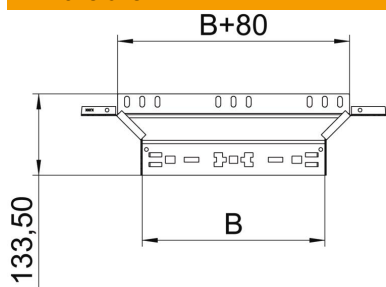

Technical data sheet

Magic add-on tee 85 FT

Item number: 6041598

Add-on tee with quick connector system. For all cable tray types of 85 mm side height.

St Steel

FT Hot-dip galvanised

Master data

Item number	6041598
Type	RAAM 850 FT
Description 1	Add-on tee
Description 2	with quick connector
Manufacturer	OBO
Dimension	85x500
Material	Steel
Surface	Hot-dip galvanised
Surface standard	DIN EN ISO 1461
Smallest sales unit	1
Unit of quantity	Piece
Weight	104.1 kg
Weight unit	kg/100 pc.

Technical data sheet

Magic add-on tee 85 FT

Item number: 6041598

Dimensions

Width	500 mm
Height	85 mm
Plate thickness	1.25 mm
Dimension B	500 mm

Technical data

Bend (angle)	90°
Connector version	Integrated connector
Maintain electrical functions	no
Material thickness, floor plate	1.25 mm
NATO hole pattern	no
Change of direction	Horizontal
Rustproof steel, pickled	no
Wide-span version	no
Type of connector, cable support system	Click fastening
Rail thickness	1.25 mm