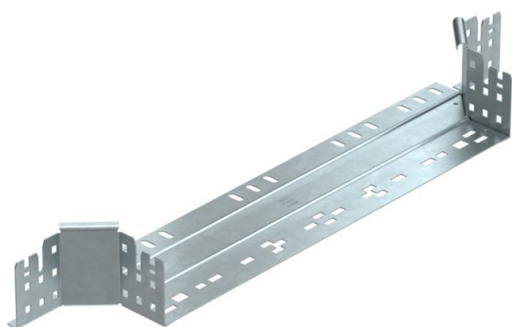

Technical data sheet

Magic add-on tee 85 FT

Item number: 6041598

Add-on tee with quick connector system. For all cable tray types of 85 mm side height.

St Steel

FT Hot-dip galvanised

Master data

Item number	6041598
Type	RAAM 850 FT
Description 1	Add-on tee
Description 2	with quick connector
Manufacturer	OBO
Dimension	85x500
Material	Steel
Surface	Hot-dip galvanised
Surface standard	DIN EN ISO 1461
Smallest sales unit	1
Unit of quantity	Piece
Weight	104.1 kg
Weight unit	kg/100 pc.

Technical data sheet

Magic add-on tee 85 FT

Item number: 6041598

Dimensions

Width	500 mm
Height	85 mm
Plate thickness	1.25 mm
Dimension B	500 mm

Technical data

Bend (angle)	90°
Connector version	Integrated connector
Maintain electrical functions	no
Material thickness, floor plate	1.25 mm
NATO hole pattern	no
Change of direction	Horizontal
Rustproof steel, pickled	no
Wide-span version	no
Type of connector, cable support system	Click fastening
Rail thickness	1.25 mm