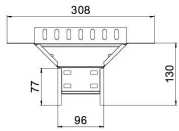

## Master data

Item number	7121860
Type	RAA 610 FSK SW
Description 1	Add-on tee
Description 2	for cable tray
Manufacturer	OBO
Dimension	60x100
Colour	Jet black; RAL 9005
Material	Steel
Surface	PES135 - Polyester
Surface standard	
Smallest sales unit	1
Unit of quantity	Piece
Weight	34.1 kg
Weight unit	kg/100 pc.

## Dimensions

Width	100 mm
Height	60 mm
Dimension B	100 mm

## Technical data

Departing width	100 mm
Connector version	Integrated connector
Maintain electrical functions	no
Material thickness, floor plate	0.8 mm
Wide-span version	no
Recommended quantity of bolts	10 St.
Rail thickness	1.25 mm