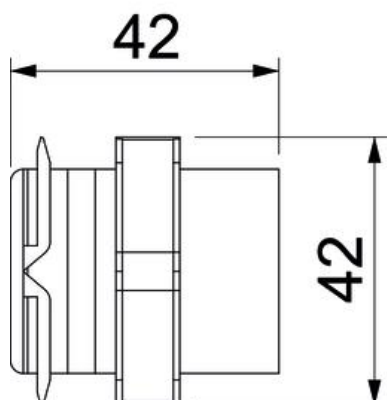

Item number	6132176
Type	RD KUP40105 rws
Description 1	Duct coupling
Description 2	RAUDUO 40x105 9010
Manufacturer	OBO
Colour	Pure white; RAL 9010
Material	Polyvinylchloride
Smallest sales unit	10
Unit of quantity	Piece
Weight	1.3 kg
Weight unit	kg/100 pc.

Technical data sheet

Trunking coupling Rauduo Kup40105

Item number: 6132176

Dimensions

Length	107 mm
Height	42 mm

Technical data

Decoration	Without
Cover sealing lip	Without
Halogen-free	no