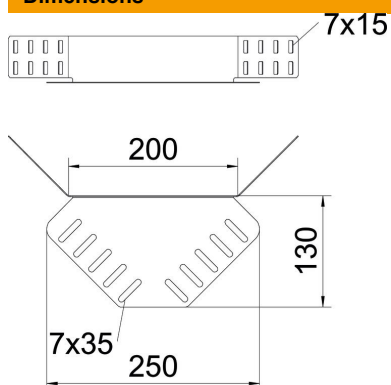

Technical data sheet

Corner connector 60 A4

Item number: 6068054

Corner connector for cable trays with side height 60 mm.
Fastening materials should be ordered separately.

A4 Stainless steel

2B Bright, treated

Master data

Item number	6068054
Type	REV 60 A4
Description 1	Corner connector
Description 2	for cable tray
Manufacturer	OBO
Material	Stainless steel
Surface	Bright, treated
Surface standard	
Smallest sales unit	5
Unit of quantity	Piece
Weight	32 kg
Weight unit	kg/100 pc.

Dimensions

Dimension	240 x 130
Length	240 mm
Width	400 mm
Height	55 mm
Height	2 in
Plate thickness	1.25 mm

Technical data sheet

Corner connector 60 A4

Item number: 6068054

Technical data

Version for	Corner connector
Maintain electrical functions	no
Suitable for mesh cable tray	no
Suitable for cable ladder	no
Suitable for cable tray	yes
Suitable for cable tray system height	60 mm
Adjustable connector, horizontal	no
Articulated connector, vertical	no
Rustproof steel, pickled	no
Connection type	Screw connector
Wide-span version	no