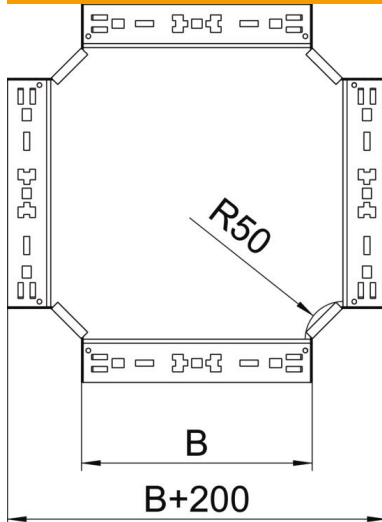

Technical data sheet

Magic cross-over 60 FS

Item number: 7027001

Cross-over with quick connector system. For all cable tray types of 60 mm side height.

St Steel

FS Strip galvanized

Master data

Item number	7027001
Type	RKM 610 FS
Description 1	Cross over
Description 2	with quick connector
Manufacturer	OBO
Dimension	60x100
Material	Steel
Surface	Strip galvanized
Surface standard	DIN EN 10346
Smallest sales unit	1
Unit of quantity	Piece
Weight	92.5 kg
Weight unit	kg/100 pc.

Technical data sheet

Magic cross-over 60 FS

Item number: 7027001

Dimensions

Width	100 mm
Width	4 in
Height	60 mm
Height	2 in
Plate thickness	1.25 mm
Dimension B	100 mm

Technical data

Bend (angle)	90°
Connector version	Integrated connector
Maintain electrical functions	yes
Material thickness, floor plate	1.25 mm
NATO hole pattern	no
Change of direction	Horizontal
Rustproof steel, pickled	no
Wide-span version	no
Type of connector, cable support system	Click fastening
Rail thickness	1.25 mm