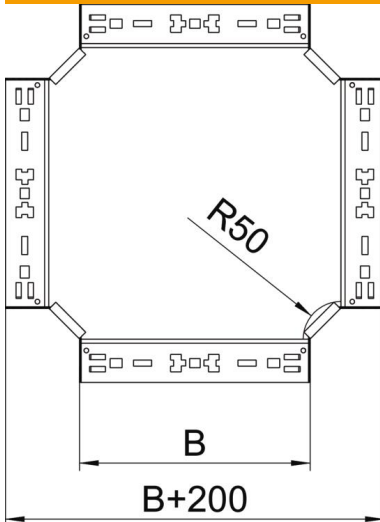

Technical data sheet

Magic cross-over 60 FS

Item number: 7027013

Cross-over with quick connector system. For all cable tray types of 60 mm side height.

St Steel

FS Strip galvanized

Master data

Item number	7027013
Type	RKM 660 FS
Description 1	Cross over
Description 2	with quick connector
Manufacturer	OBO
Dimension	60x600
Material	Steel
Surface	Strip galvanized
Surface standard	DIN EN 10346
Smallest sales unit	1
Unit of quantity	Piece
Weight	610.1 kg
Weight unit	kg/100 pc.

Technical data sheet

Magic cross-over 60 FS

Item number: 7027013

Dimensions

Width	600 mm
Width	24 in
Height	60 mm
Height	2 in
Plate thickness	1.25 mm
Dimension B	600 mm

Technical data

Bend (angle)	90°
Connector version	Integrated connector
Maintain electrical functions	no
Material thickness, floor plate	1.25 mm
NATO hole pattern	no
Change of direction	Horizontal
Rustproof steel, pickled	no
Wide-span version	no
Type of connector, cable support system	Click fastening
Rail thickness	1.25 mm