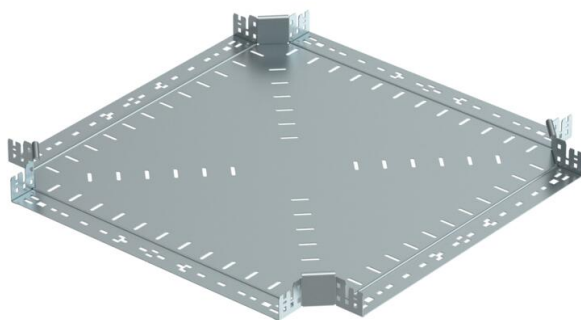

Technical data sheet

Magic cross-over 60 FS

Item number: 7027013

Cross-over with quick connector system. For all cable tray types of 60 mm side height.

St Steel

FS Strip galvanized

Master data

Item number	7027013
Type	RKM 660 FS
Description 1	Cross over
Description 2	with quick connector
Manufacturer	OBO
Dimension	60x600
Material	Steel
Surface	Strip galvanized
Surface standard	DIN EN 10346
Smallest sales unit	1
Unit of quantity	Piece
Weight	610.1 kg
Weight unit	kg/100 pc.

Technical data sheet

Magic cross-over 60 FS

Item number: 7027013

Dimensions

Width	600 mm
Width	24 in
Height	60 mm
Height	2 in
Plate thickness	1.25 mm
Dimension B	600 mm

Technical data

Bend (angle)	90°
Connector version	Integrated connector
Maintain electrical functions	no
Material thickness, floor plate	1.25 mm
NATO hole pattern	no
Change of direction	Horizontal
Rustproof steel, pickled	no
Wide-span version	no
Type of connector, cable support system	Click fastening
Rail thickness	1.25 mm