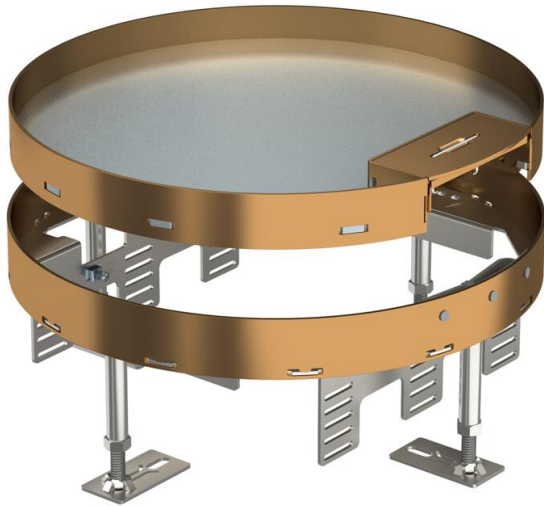

Technical data sheet

Height-adjustable cassette with cord outlet, RKS2, brass

Item number: 7409274

Height-adjustable cassette of nominal size R9 with cord outlet for installation of accessories in dry-care floors for indoor use.
Height-adjustable cassette for cord outlet, 3-compartment. 3 APMT5 cover plates can be installed. For the installation of 3 UT4 universal supports for 9 individual installation devices with support ring/support clamp or 12 Modul 45 devices.

CuZn
37 Brass

Master data

Item number	7409274
Type	RKS2 R9 M25
Description 1	Round cassette
Description 2	with cord outlet
Manufacturer	OBO
Dimension	Ø305mm
Material	Brass
Smallest sales unit	1
Unit of quantity	Piece
Weight	430 kg
Weight unit	kg/100 pc.

Technical data sheet

Height-adjustable cassette with cord outlet, RKSR, brass

Item number: 7409274

Dimensions

Length	304 mm
Width	304 mm

Technical data

Number of installable devices	12
Number of mounting boxes	3
Number of cable outlets	1
Version for	Round
Cable outlet version	Swivellable cord outlet
Floor care	Dry
Decouplable	no
Floor height, max.	155 mm
Floor height, min.	110 mm
Suitable for raised floor installation	yes
Suitable for cavity floor installation	yes
Suitable for underfloor box	350
Device support to accept mounting boxes	yes
Nominal size for device installation units	R9
Height-adjustment range, max.	155 mm
Height-adjustment range, min.	110 mm
Protection rating (IP) when used	IP20
Protection rating (IP) when unused	IP40
Protection rating IK code	IK10
Heavy-duty version	no
Installation system type	UT4
Vertical load, large area	to 5,000 N
Vertical load, small area	to 3,000 N
Approvals	VDE
Floor covering thickness	25 mm