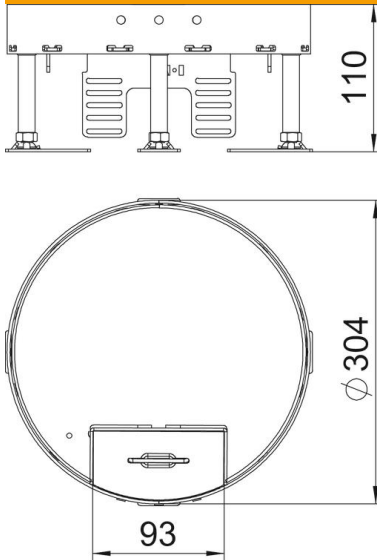

Technical data sheet

Height-adjustable cassette with cord outlet, RKS2, brass

Item number: 7409274

Height-adjustable cassette of nominal size R9 with cord outlet for installation of accessories in dry-care floors for indoor use.
Height-adjustable cassette for cord outlet, 3-compartment. 3 APMT5 cover plates can be installed. For the installation of 3 UT4 universal supports for 9 individual installation devices with support ring/support clamp or 12 Modul 45 devices.

CuZn
37 Brass

Master data

Item number	7409274
Type	RKS2 R9 M25
Description 1	Round cassette
Description 2	with cord outlet
Manufacturer	OBO
Dimension	Ø305mm
Material	Brass
Smallest sales unit	1
Unit of quantity	Piece
Weight	430 kg
Weight unit	kg/100 pc.

Technical data sheet

Height-adjustable cassette with cord outlet, RKSR, brass

Item number: 7409274

Dimensions

Length	304 mm
Width	304 mm

Technical data

Number of installable devices	12
Number of mounting boxes	3
Number of cable outlets	1
Version for	Round
Cable outlet version	Swivellable cord outlet
Floor care	Dry
Decouplable	no
Floor height, max.	155 mm
Floor height, min.	110 mm
Suitable for raised floor installation	yes
Suitable for cavity floor installation	yes
Suitable for underfloor box	350
Device support to accept mounting boxes	yes
Nominal size for device installation units	R9
Height-adjustment range, max.	155 mm
Height-adjustment range, min.	110 mm
Protection rating (IP) when used	IP20
Protection rating (IP) when unused	IP40
Protection rating IK code	IK10
Heavy-duty version	no
Installation system type	UT4
Vertical load, large area	to 5,000 N
Vertical load, small area	to 3,000 N
Approvals	VDE
Floor covering thickness	25 mm