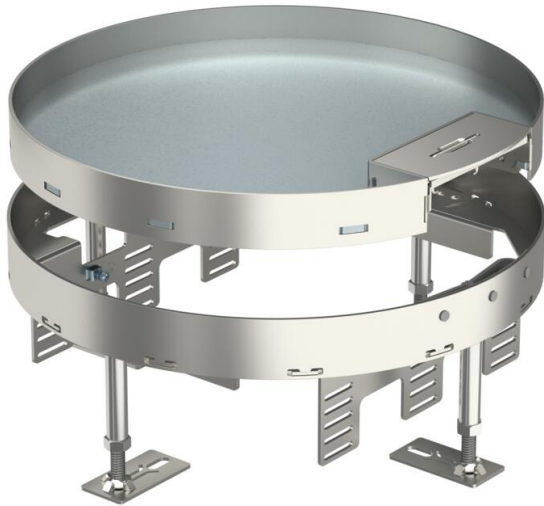

Technical data sheet

Height-adjustable cassette with cord outlet, RKSR, stainless steel

Item number: 7409278

Height-adjustable cassette of nominal size R9 with cord outlet for installation of accessories in dry-care floors for indoor use.
Height-adjustable cassette for cord outlet, 3-compartment. 3 APMT5 cover plates can be installed. For the installation of 3 UT4 universal supports for 6 individual installation devices with support ring/support clamp of 6 Modul 45 devices.

A2 Stainless steel

Master data

Item number	7409278
Description 1	Round cassette
Description 2	with cord outlet
Manufacturer	OBO
Dimension	Ø305mm
Material	Stainless steel
Smallest sales unit	1
Unit of quantity	Piece
Weight	420 kg
Weight unit	kg/100 pc.

Technical data sheet

Height-adjustable cassette with cord outlet, RKSR, stainless steel

Item number: 7409278

Dimensions

Length	304 mm
Width	304 mm

Technical data

Number of installable devices	12
Number of mounting boxes	3
Number of cable outlets	1
Version for	Round
Cable outlet version	Swivellable cord outlet
Floor care	Dry
Decouplable	no
Floor height, max.	155 mm
Floor height, min.	110 mm
Suitable for raised floor installation	yes
Suitable for cavity floor installation	yes
Suitable for underfloor box	350
Device support to accept mounting boxes	yes
Nominal size for device installation units	R9
Height-adjustment range, max.	155 mm
Height-adjustment range, min.	110 mm
Protection rating (IP) when used	IP20
Protection rating (IP) when unused	IP40
Protection rating IK code	IK10
Heavy-duty version	no
Installation system type	UT4
Vertical load, large area	to 5,000 N
Vertical load, small area	to 3,000 N
Approvals	VDE
Floor covering thickness	20 mm