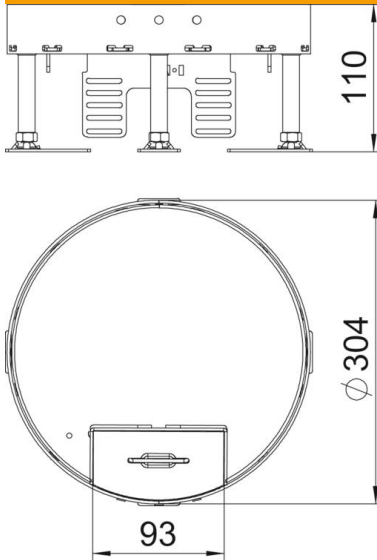

Technical data sheet

Height-adjustable cassette with cord outlet, RKSR, stainless steel

Item number: 7409278

Height-adjustable cassette of nominal size R9 with cord outlet for installation of accessories in dry-care floors for indoor use.
Height-adjustable cassette for cord outlet, 3-compartment. 3 APMT5 cover plates can be installed. For the installation of 3 UT4 universal supports for 6 individual installation devices with support ring/support clamp of 6 Modul 45 devices.

A2 Stainless steel

Master data

Item number	7409278
Description 1	Round cassette
Description 2	with cord outlet
Manufacturer	OBO
Dimension	Ø305mm
Material	Stainless steel
Smallest sales unit	1
Unit of quantity	Piece
Weight	420 kg
Weight unit	kg/100 pc.

Technical data sheet

Height-adjustable cassette with cord outlet, RKSR, stainless steel

Item number: 7409278

Dimensions

Length	304 mm
Width	304 mm

Technical data

Number of installable devices	12
Number of mounting boxes	3
Number of cable outlets	1
Version for	Round
Cable outlet version	Swivellable cord outlet
Floor care	Dry
Decouplable	no
Floor height, max.	155 mm
Floor height, min.	110 mm
Suitable for raised floor installation	yes
Suitable for cavity floor installation	yes
Suitable for underfloor box	350
Device support to accept mounting boxes	yes
Nominal size for device installation units	R9
Height-adjustment range, max.	155 mm
Height-adjustment range, min.	110 mm
Protection rating (IP) when used	IP20
Protection rating (IP) when unused	IP40
Protection rating IK code	IK10
Heavy-duty version	no
Installation system type	UT4
Vertical load, large area	to 5,000 N
Vertical load, small area	to 3,000 N
Approvals	VDE
Floor covering thickness	20 mm