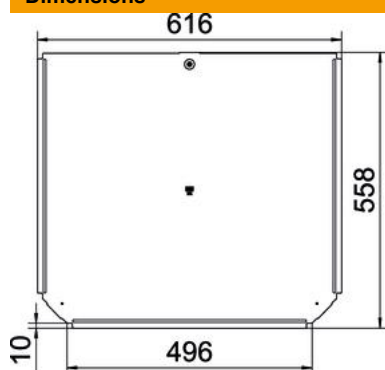

Technical data sheet

Cover, T piece 500 A4

Item number: 6038688

Cover for T piece fitting for lockable and screw-on cable trays in indoor and outdoor areas, to protect cables against damage and soiling. Fastening with pre-mounted sash lock and through attachment of the section cover. Suitable for all side heights.
The cover can be used with fittings of all side heights.

A4 Stainless steel

2B Bright, treated

Master data

Item number	6038688
Type	RTD 500 A4
Description 1	Cover
Description 2	for T piece
Manufacturer	OBO
Dimension	B500mm
Material	Stainless steel
Surface	Bright, treated
Surface standard	
Smallest sales unit	1
Unit of quantity	Piece
Weight	270 kg
Weight unit	kg/100 pc.

Technical data sheet

Cover, T piece 500 A4

Item number: 6038688

Dimensions

Width	500 mm
Plate thickness	1 mm
Dimension B	500 mm

Technical data

Number of turn buckles	1 St.
Fastening type	Sash lock
Suitable for cable ladder	no
Suitable for cable tray	yes
Material thickness	1 mm
Rustproof steel, pickled	no
Permitted temperature range, max.	120 °C
Permitted temperature range, min.	-20 °C
Wide-span version	no