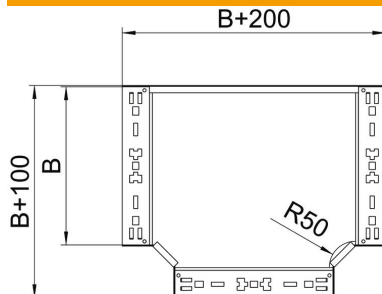

Technical data sheet

Magic tee 110 FS

Item number: 6042010

Tee with quick connector system. For all cable tray types of 110 mm side height.

St Steel

FS Strip galvanized

Master data

Item number	6042010
Type	RTM 110 FS
Description 1	T-branch piece
Description 2	with quick connector
Manufacturer	OBO
Dimension	110x100
Material	Steel
Surface	Strip galvanized
Surface standard	DIN EN 10346
Smallest sales unit	1
Unit of quantity	Piece
Weight	113.6 kg
Weight unit	kg/100 pc.

Technical data sheet

Magic tee 110 FS

Item number: 6042010

Dimensions

Width	100 mm
Height	110 mm
Plate thickness	1.25 mm
Dimension B	100 mm

Technical data

Bend (angle)	90°
Connector version	Integrated connector
Maintain electrical functions	no
NATO hole pattern	no
Change of direction	Horizontal
Rustproof steel, pickled	no
Wide-span version	no
Type of connector, cable support system	Screwed
Rail thickness	1.25 mm