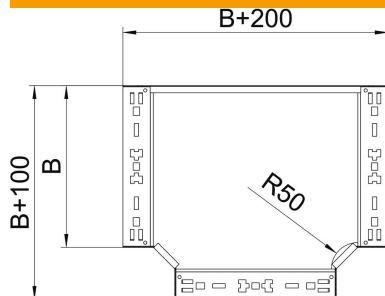

### Master data

Item number	6041330
Description 1	T-branch piece
Description 2	with quick connector
Manufacturer	OBO
Dimension	60x500
Material	Steel
Surface	Strip galvanized
Surface standard	DIN EN 10346
Smallest sales unit	1
Unit of quantity	Piece
Weight	458.5 kg
Weight unit	kg/100 pc.

### Dimensions

Width	500 mm
Width	20 in
Height	60 mm
Plate thickness	1.25 mm
Dimension B	500 mm