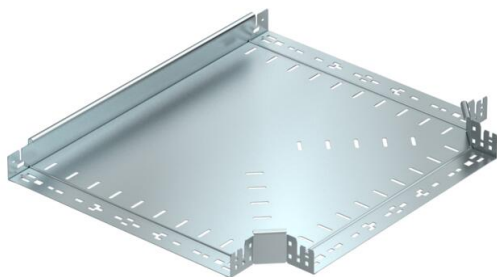

## Magic tee 60FS

Item number: 6041330

Tee branch piece with quick connector system. For all cable tray types of 60 mm side height.

**St** Steel

**FS** Strip galvanized

### Master data

Item number	6041330
Description 1	T-branch piece
Description 2	with quick connector
Manufacturer	OBO
Dimension	60x500
Material	Steel
Surface	Strip galvanized
Surface standard	DIN EN 10346
Smallest sales unit	1
Unit of quantity	Piece
Weight	458.5 kg
Weight unit	kg/100 pc.

### Dimensions

Width	500 mm
Width	20 in
Height	60 mm
Plate thickness	1.25 mm
Dimension B	500 mm

### Technical data

Bend (angle)	90°
Connector version	Integrated connector
Maintain electrical functions	no
NATO hole pattern	no
Change of direction	Horizontal
Rustproof steel, pickled	no
Wide-span version	no
Type of connector, cable support system	Screwed
Rail thickness	1.25 mm