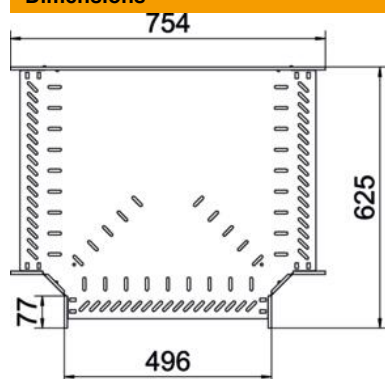

# Technical data sheet

T piece 60/500 A4

Item number: 6038188

T piece for the creation of a horizontal branch, fitting for lock and screw-on cable trays of side height 60 mm. Screwless mounting with double clamps or screw connection with FRS truss-head screws and M6 combination nuts. Can be used indoors and outdoors. Fastening material must be ordered separately.

## Master data

Item number	6038188
Type	RT 650 A4
Description 1	T piece
Description 2	for cable tray, horizontal
Manufacturer	OBO
Dimension	60x500
Material	Stainless steel
Surface	Bright, treated
Surface standard	
Smallest sales unit	1
Unit of quantity	Piece
Weight	395.9 kg
Weight unit	kg/100 pc.

## Dimensions

Width	500 mm
Height	60 mm
Plate thickness	1 mm

## Technical data

Connector version	Integrated connector
Maintain electrical functions	no
NATO hole pattern	no
Rustproof steel, pickled	no
Permitted temperature range, max.	120 °C
Permitted temperature range, min.	-20 °C
Wide-span version	no
Type of connector, cable support system	Screwed
Recommended quantity of bolts	24 St.
Rail thickness	1.25 mm