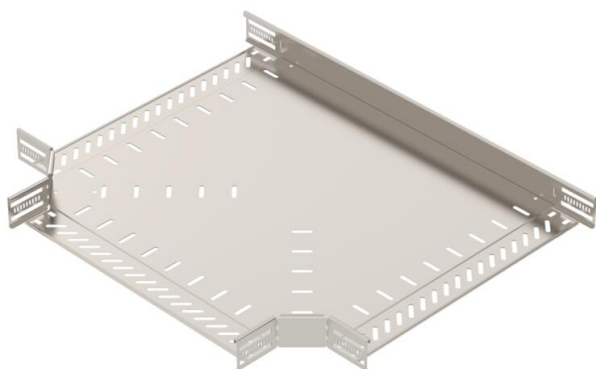

# Technical data sheet

T piece 60/500 A4

Item number: 6038188

T piece for the creation of a horizontal branch, fitting for lock and screw-on cable trays of side height 60 mm. Screwless mounting with double clamps or screw connection with FRS truss-head screws and M6 combination nuts. Can be used indoors and outdoors. Fastening material must be ordered separately.

**A4** Stainless steel

**2B** Bright, treated

## Master data

Item number	6038188
Type	RT 650 A4
Description 1	T piece
Description 2	for cable tray, horizontal
Manufacturer	OBO
Dimension	60x500
Material	Stainless steel
Surface	Bright, treated
Surface standard	
Smallest sales unit	1
Unit of quantity	Piece
Weight	395.9 kg
Weight unit	kg/100 pc.

## Dimensions

Width	500 mm
Height	60 mm
Plate thickness	1 mm