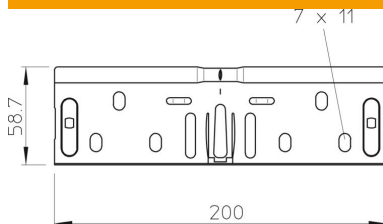

Technical data sheet

Straight connector set FS

Item number: 6068146

Quick connector set for straight, screwless connections of cable trays and fittings with a side height of 60 mm.
The continuous earthing connection is guaranteed without a screw connection.

St Steel

FS Strip galvanized

Master data

Item number	6068146
Type	RV 605 FS
Description 1	Straight connector set
Description 2	for cable tray
Manufacturer	OBO
Dimension	60x50
Material	Steel
Surface	Strip galvanized
Surface standard	DIN EN 10346
Smallest sales unit	10
Unit of quantity	Piece
Weight	18.1 kg
Weight unit	kg/100 pc.

Dimensions

Dimension	200 x 58,7
Length	200 mm
Width	50 mm
Width	2 in
Height	60 mm
Height	2 in
Plate thickness	0.75 mm

Technical data sheet

Straight connector set FS

Item number: 6068146

Technical data

Version for	Straight connector
Maintain electrical functions	no
Suitable for mesh cable tray	no
Suitable for cable ladder	no
Suitable for cable tray	yes
Suitable for cable tray system height	60 mm
Adjustable connector, horizontal	no
Articulated connector, vertical	no
Rustproof steel, pickled	no
Connection type	Screwless connector