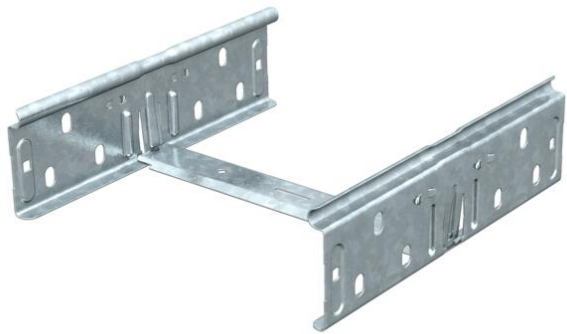

Technical data sheet

Straight connector set FS

Item number: 6068146

Quick connector set for straight, screwless connections of cable trays and fittings with a side height of 60 mm.
The continuous earthing connection is guaranteed without a screw connection.

St Steel

FS Strip galvanized

Master data

Item number	6068146
Type	RV 605 FS
Description 1	Straight connector set
Description 2	for cable tray
Manufacturer	OBO
Dimension	60x50
Material	Steel
Surface	Strip galvanized
Surface standard	DIN EN 10346
Smallest sales unit	10
Unit of quantity	Piece
Weight	18.1 kg
Weight unit	kg/100 pc.

Dimensions

Dimension	200 x 58,7
Length	200 mm
Width	50 mm
Width	2 in
Height	60 mm
Height	2 in
Plate thickness	0.75 mm

Technical data sheet

Straight connector set FS

Item number: 6068146

Technical data

Version for	Straight connector
Maintain electrical functions	no
Suitable for mesh cable tray	no
Suitable for cable ladder	no
Suitable for cable tray	yes
Suitable for cable tray system height	60 mm
Adjustable connector, horizontal	no
Articulated connector, vertical	no
Rustproof steel, pickled	no
Connection type	Screwless connector