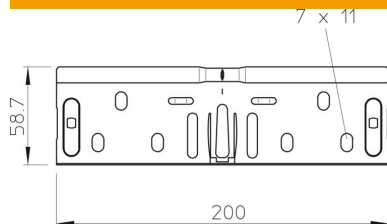

## Straight connector set RV 60 DD

Item number: 6068152

Quick connector set for straight, screwless connections of cable trays and fittings with a side height of 60 mm.  
The continuous earthing connection is guaranteed without a screw connection.

### Master data

Item number	6068152
Type	RV 607 DD
Description 1	Straight connector set
Description 2	for cable tray
Manufacturer	OBO
Dimension	60x75
Material	Steel
Surface	Strip galvanised zinc/aluminium, Double Dip
Surface standard	DIN EN 10346
Smallest sales unit	1
Unit of quantity	Piece
Weight	18.8 kg
Weight unit	kg/100 pc.

### Dimensions

Dimension	200 x 58,7
Length	200 mm
Width	75 mm
Height	60 mm
Plate thickness	0.75 mm