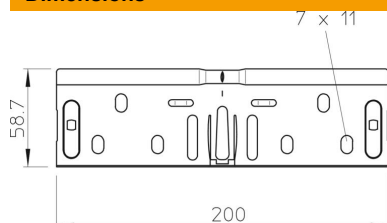

## Straight connector set FS

Item number: 6068162

Quick connector set for straight, screwless connections of cable trays and fittings with a side height of 60 mm.  
The continuous earthing connection is guaranteed without a screw connection.

### Master data

Item number	6068162
Type	RV 615 FS
Description 1	Straight connector set
Description 2	for cable tray
Manufacturer	OBO
Dimension	60x150
Material	Steel
Surface	Strip galvanized
Surface standard	DIN EN 10346
Smallest sales unit	10
Unit of quantity	Piece
Weight	20.7 kg
Weight unit	kg/100 pc.

### Dimensions

Dimension	200 x 58,7
Length	200 mm
Width	150 mm
Width	6 in
Height	60 mm
Height	2 in
Plate thickness	0.75 mm