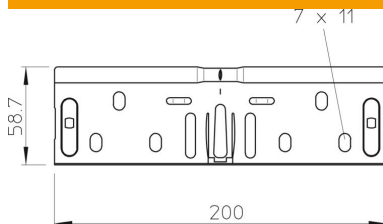

## Straight connector set FS

Item number: 6068197

Quick connector set for straight, screwless connections of cable trays and fittings with a side height of 60 mm.  
The continuous earthing connection is guaranteed without a screw connection.

### Master data

Item number	6068197
Type	RV 640 FS
Description 1	Straight connector set
Description 2	for cable tray
Manufacturer	OBO
Dimension	60x400
Material	Steel
Surface	Strip galvanized
Surface standard	DIN EN 10346
Smallest sales unit	10
Unit of quantity	Piece
Weight	32.2 kg
Weight unit	kg/100 pc.

### Dimensions

Dimension	200 x 58,7
Length	200 mm
Width	400 mm
Width	16 in
Height	60 mm
Height	2 in
Plate thickness	0.75 mm