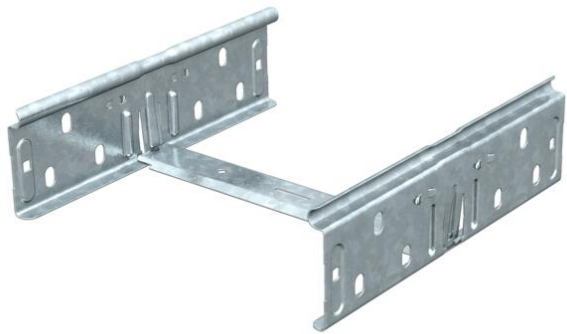

## Straight connector set FS

Item number: 6068197

Quick connector set for straight, screwless connections of cable trays and fittings with a side height of 60 mm.  
The continuous earthing connection is guaranteed without a screw connection.

**St** Steel

**FS** Strip galvanized

### Master data

Item number	6068197
Type	RV 640 FS
Description 1	Straight connector set
Description 2	for cable tray
Manufacturer	OBO
Dimension	60x400
Material	Steel
Surface	Strip galvanized
Surface standard	DIN EN 10346
Smallest sales unit	10
Unit of quantity	Piece
Weight	32.2 kg
Weight unit	kg/100 pc.

### Dimensions

Dimension	200 x 58,7
Length	200 mm
Width	400 mm
Width	16 in
Height	60 mm
Height	2 in
Plate thickness	0.75 mm