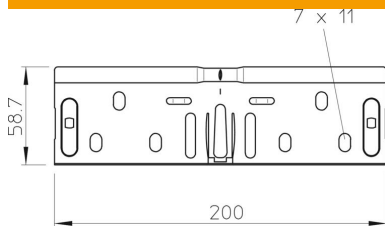

Technical data sheet

Straight connector set FS

Item number: 6068200

Quick connector set for straight, screwless connections of cable trays and fittings with a side height of 60 mm.
The continuous earthing connection is guaranteed without a screw connection.

St Steel

FS Strip galvanized

Master data

Item number	6068200
Type	RV 650 FS
Description 1	Straight connector set
Description 2	for cable tray
Manufacturer	OBO
Dimension	60x500
Material	Steel
Surface	Strip galvanized
Surface standard	DIN EN 10346
Smallest sales unit	10
Unit of quantity	Piece
Weight	36.2 kg
Weight unit	kg/100 pc.

Dimensions

Dimension	200 x 58,7
Length	200 mm
Width	500 mm
Width	20 in
Height	60 mm
Height	2 in
Plate thickness	0.75 mm

Technical data sheet

Straight connector set FS

Item number: 6068200

Technical data

Version for	Straight connector
Maintain electrical functions	no
Suitable for mesh cable tray	no
Suitable for cable ladder	no
Suitable for cable tray	yes
Suitable for cable tray system height	60 mm
Adjustable connector, horizontal	no
Articulated connector, vertical	no
Rustproof steel, pickled	no
Connection type	Screwless connector