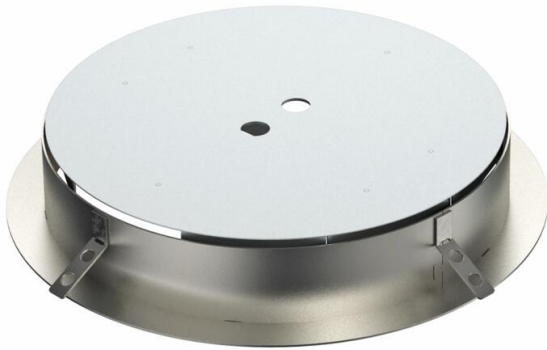

Technical data sheet

Terrazzo lined body for height-adjustable cassettes, nominal size R9

Item number: 7404376

Lined body, suitable for polishing, for the direct and jointless installation of round height-adjustable cassettes, nominal size 9, into surface-finished screeds/terrazzo floorings. The lining is laid floating onto underfloor boxes with mounting lids of nominal size 9, closing the gaps between underfloor box and cassette frame. The protection cover made from aluminium sheet is put into the cassette frame as a dummy before the screed work is done and can be polished over with the screed or terrazzo.

A2 Stainless steel

Master data

| | |
|---------------------|-------------------------------|
| Item number | 7404376 |
| Type | SK RKR9 |
| Description 1 | Shuttering unit for cassettes |
| Description 2 | for polished screeds |
| Manufacturer | OBO |
| Material | Stainless steel |
| Smallest sales unit | 1 |
| Unit of quantity | Piece |
| Weight | 220 kg |
| Weight unit | kg/100 pc. |

Technical data sheet

Terrazzo lined body for height-adjustable cassettes, nominal size R9

Item number: 7404376

Dimensions

| | |
|-------------|--------|
| Height | 55 mm |
| Dimension D | 360 mm |
| Dimension d | 308 mm |
| Dimension h | 55 mm |