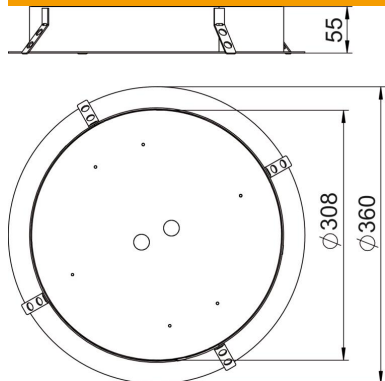

Technical data sheet

Terrazzo lined body for height-adjustable cassettes, nominal size R9

Item number: 7404376

Lined body, suitable for polishing, for the direct and jointless installation of round height-adjustable cassettes, nominal size 9, into surface-finished screeds/terrazzo floorings. The lining is laid floating onto underfloor boxes with mounting lids of nominal size 9, closing the gaps between underfloor box and cassette frame. The protection cover made from aluminium sheet is put into the cassette frame as a dummy before the screed work is done and can be polished over with the screed or terrazzo.

A2 Stainless steel

Master data

| | |
|---------------------|-------------------------------|
| Item number | 7404376 |
| Type | SK RKR9 |
| Description 1 | Shuttering unit for cassettes |
| Description 2 | for polished screeds |
| Manufacturer | OBO |
| Material | Stainless steel |
| Smallest sales unit | 1 |
| Unit of quantity | Piece |
| Weight | 220 kg |
| Weight unit | kg/100 pc. |

Technical data sheet

Terrazzo lined body for height-adjustable cassettes, nominal size R9

Item number: 7404376

Dimensions

| | |
|-------------|--------|
| Height | 55 mm |
| Dimension D | 360 mm |
| Dimension d | 308 mm |
| Dimension h | 55 mm |

Technical data

| | |
|--|--------|
| Shape | Round |
| Floor height, max. | 200 mm |
| Floor height, min. | 130 mm |
| Nominal size for device installation units | R9 |