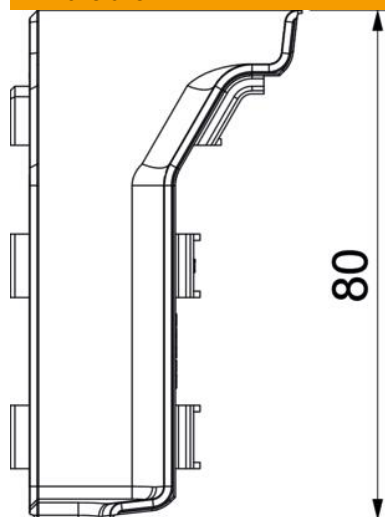

## Internal corner SLL IE2070

Item number: 6132243

Internal corner as a fitting for changing the direction of the skirting trunking.  
Internal corner for snapping on to the base to conceal cuts.

**PVC** Polyvinylchloride

### Master data

Item number	6132243
Type	SLL IE2070 rws
Description 1	Internal corner
Description 2	SL-L 20x70 9010
Manufacturer	OBO
Colour	Pure white; RAL 9010
Material	Polyvinylchloride
Smallest sales unit	10
Unit of quantity	Piece
Weight	1.42 kg
Weight unit	kg/100 pc.

# Technical data sheet

Internal corner SLL IE2070

Item number: 6132243

## Dimensions

Length	46 mm
Width	46 mm
Height	80 mm