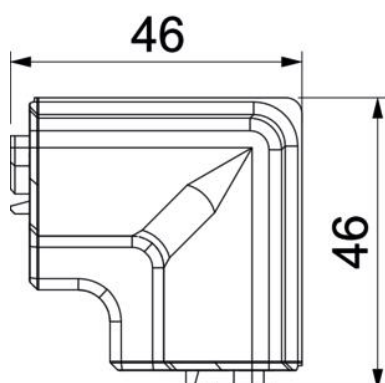

## Internal corner SLL IE2070

Item number: 6132243

Internal corner as a fitting for changing the direction of the skirting trunking.  
Internal corner for snapping on to the base to conceal cuts.

**PVC** Polyvinylchloride

### Master data

Item number	6132243
Type	SLL IE2070 rws
Description 1	Internal corner
Description 2	SL-L 20x70 9010
Manufacturer	OBO
Colour	Pure white; RAL 9010
Material	Polyvinylchloride
Smallest sales unit	10
Unit of quantity	Piece
Weight	1.42 kg
Weight unit	kg/100 pc.

# Technical data sheet

Internal corner SLL IE2070

Item number: 6132243

## Dimensions

Length	46 mm
Width	46 mm
Height	80 mm