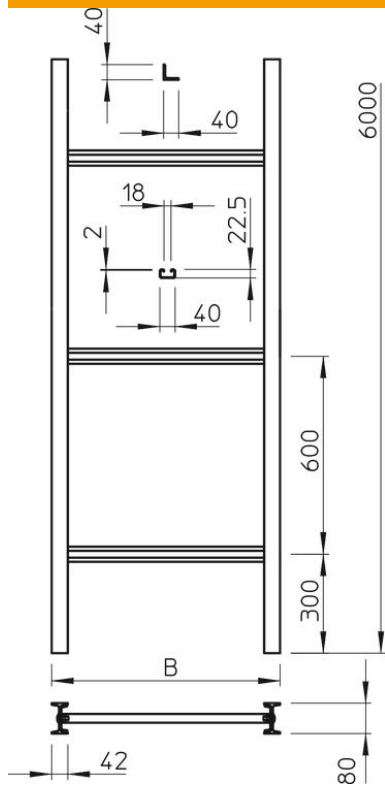

## Industrial vertical cable ladder, 6 m C40

Item number: 6013465

Vertical ladder of side height 80 mm with screwed-in rungs.  
The vertical ladder is shipped in an unmounted state.  
The appropriate clamp clip is type 2056U.

### Master data

Item number	6013465
Type	SLS 80 C40 10 FT
Description 1	Vertical ladder industrial
Description 2	with C 40 rung
Manufacturer	OBO
Dimension	1000x6000
Material	Steel
Surface	Hot-dip galvanised
Surface standard	DIN EN ISO 1461
Smallest sales unit	6
Unit of quantity	Metre
Weight	1498.167 kg
Weight unit	kg/100 m

### Dimensions

Length	6,000 mm
Width	1,000 mm
Height	80 mm
Dimension B	1,000 mm
Rung slot dimension	18.00

### Technical data

Side wall version	I profile
Version of the rungs	Profile unperforated
Maintain electrical functions	no
Rustproof steel, pickled	no
Side perforation	yes
Rung distance	600 mm