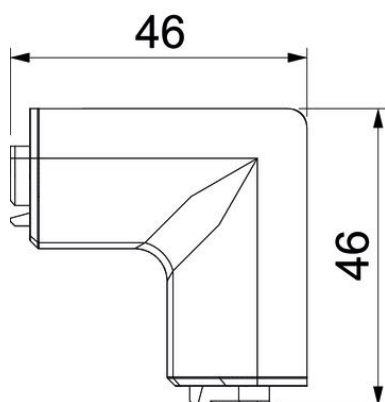

## Master data

Item number	6132248
Type	SL IE2050 rws
Description 1	Internal corner
Description 2	SL 20x50 9010
Manufacturer	OBO
Colour	Pure white; RAL 9010
Material	Polyvinylchloride
Smallest sales unit	10
Unit of quantity	Piece
Weight	0.99 kg
Weight unit	kg/100 pc.

## Internal corner SL IE2050

Item number: 6132248

### Dimensions

Length	46 mm
Width	46 mm
Height	52 mm

### Technical data

Version for	Hood fitting
Decoration	Without
Cover sealing lip	Without
Halogen-free	no
With carpet strip	no
Protection rating	IP40
Protection rating IK code	IK06
Permitted temperature range, max.	60 °C
Permitted temperature range, min.	-5 °C
Angle range, min.	90 mm