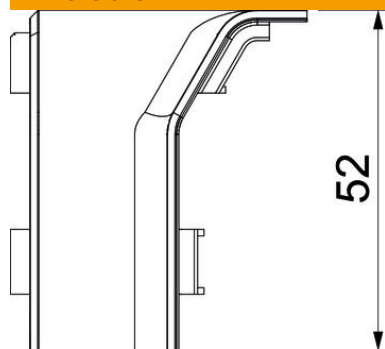

# Technical data sheet

Internal corner SL IE2050

Item number: 6132248

Internal corner as a fitting for changing the direction of the skirting trunking.  
Internal corner for snapping on to the base to conceal cuts.

## Master data

Item number	6132248
Type	SL IE2050 rws
Description 1	Internal corner
Description 2	SL 20x50 9010
Manufacturer	OBO
Colour	Pure white; RAL 9010
Material	Polyvinylchloride
Smallest sales unit	10
Unit of quantity	Piece
Weight	0.99 kg
Weight unit	kg/100 pc.

### Dimensions

Length	46 mm
Width	46 mm
Height	52 mm