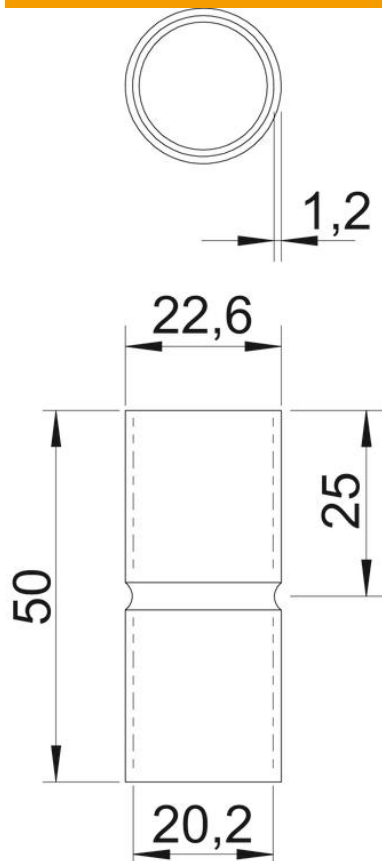

## Aluminium sleeve, without thread

Item number: 2046023

Accessory part: plug-in sleeve for the connections between electrical installation pipes. With burr-free inner wall.

**Alu** Aluminium

### Master data

|                     |                              |
|---------------------|------------------------------|
| Item number         | 2046023                      |
| Type                | SV20W ALU                    |
| Description 1       | Aluminium connection coupler |
| Description 2       | without thread               |
| Manufacturer        | OBO                          |
| Dimension           | Ø20mm                        |
| Material            | Aluminium                    |
| Smallest sales unit | 50                           |
| Unit of quantity    | Piece                        |
| Weight              | 1.3 kg                       |
| Weight unit         | kg/100 pc.                   |

### Dimensions

|                  |         |
|------------------|---------|
| Length           | 50 mm   |
| Dimension D      | 22.6 mm |
| Dimension d      | 20.2 mm |
| Dimension L      | 50 mm   |
| Dimension l      | 25 mm   |
| Dimension m (mm) | 20      |
| Dimension t      | 1.2 mm  |

### Technical data

|                                   |        |
|-----------------------------------|--------|
| Version for pipe diameter         | 20 mm  |
| Size                              | 20     |
| Halogen-free                      | yes    |
| With inspection opening and lid   | no     |
| Brushed surface                   | no     |
| Polished surface                  | no     |
| Permitted temperature range, max. | 250 °C |
| Permitted temperature range, min. | -45 °C |
| Two-part                          | no     |