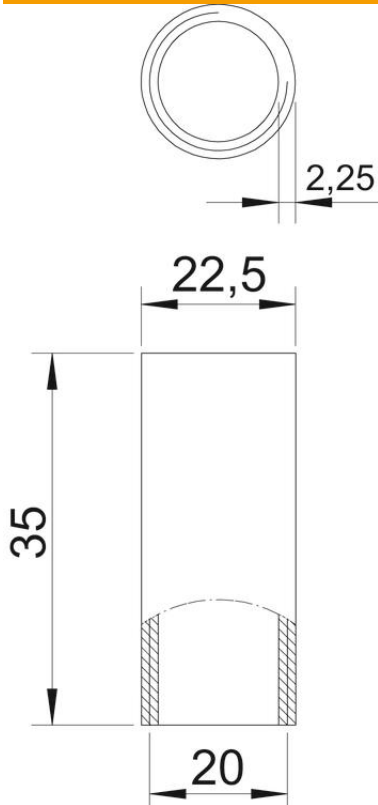

Technical data sheet

Aluminium sleeve, with thread

Item number: 2046053

Accessory part: coupling with thread according to EN 60423 to connect electrical installation pipes and 90° bends.

Alu Aluminium

Master data

Item number	2046053
Type	SVM20W ALU
Description 1	Aluminium connection coupler
Description 2	with thread
Manufacturer	OBO
Dimension	M20x1,5
Material	Aluminium
Smallest sales unit	50
Unit of quantity	Piece
Weight	1.1 kg
Weight unit	kg/100 pc.

Technical data sheet

Aluminium sleeve, with thread

Item number: 2046053

Dimensions

Length	35 mm
Dimension D	22.5 mm
Dimension d	20 mm
Dimension L	35 mm
Dimension m (mm)	M20
Dimension t	2.25 mm

Technical data

Version for for pipe diameter	Thread 20 mm
Thread	M20x1,5
Size	20
Halogen-free	no
With inspection opening and lid	no
Brushed surface	no
Polished surface	no
Permitted temperature range, max.	250 °C
Permitted temperature range, min.	-45 °C
Two-part	no