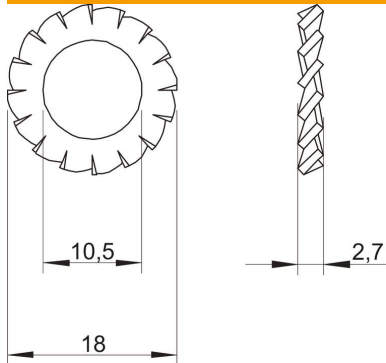

## Serrated washer DIN 6798 A4

Item number: 3404381

Serrated washer to DIN 6798, shape A.

**A4** Stainless steel

**2B** Bright, treated

### Master data

Item number	3404381
Type	SWS M10 A4
Description 1	Serrated washer
Manufacturer	OBO
Dimension	M10
Material	Stainless steel
Surface	Bright, treated
Surface standard	
Smallest sales unit	100
Unit of quantity	Piece
Weight	0.125 kg
Weight unit	kg/100 pc.

### Dimensions

Height	2.7 mm
Dimension d	10.5 mm
Dimension d max.	18 mm
Dimension d min.	18 mm
Dimension h	2.7 mm

### Technical data

Thread	M10
Inner diameter	10.5 mm
Lock washer version	Open external gearing