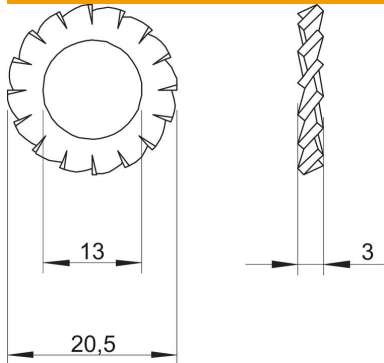

Technical data sheet

Serrated washer DIN 6798 A4

Item number: 3404385

Serrated washer to DIN 6798, shape A.

A4 Stainless steel

2B Bright, treated

Master data

Item number	3404385
Type	SWS M12 A4
Description 1	Serrated washer
Manufacturer	OBO
Dimension	M12
Material	Stainless steel
Surface	Bright, treated
Surface standard	
Smallest sales unit	100
Unit of quantity	Piece
Weight	0.17 kg
Weight unit	kg/100 pc.

Technical data sheet

Serrated washer DIN 6798 A4

Item number: 3404385

Dimensions

Height	3 mm
Dimension d	13 mm
Dimension d max.	20.5 mm
Dimension d min.	20.5 mm
Dimension h	3 mm

Technical data

Thread	M12
Inner diameter	13 mm
Lock washer version	Open external gearing