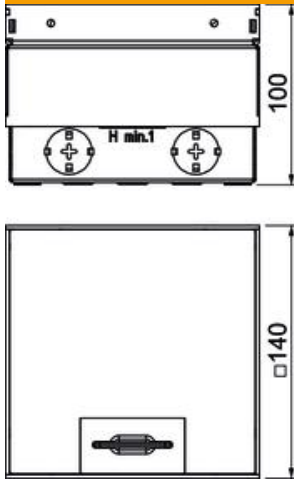

# Technical data sheet

UDHOME2 floor socket, without floor covering recess, freely equippable, brass, decorative plate: marygold  
Item number: 7368264

Square floor socket for use in dry-care cavity and screed floors. Installation housing with pre-marked insertion openings for pipes (M20/M25). Cover adjustable to top edge of floor covering using four height-adjustment supports. The minimum installation depth is 100 mm, the height-adjustment range 35 mm. Frame and cover made of brass and visible in the floor covering. Cover with Marygold decorative plate. Empty housing for up to 2 Modul 45® devices in the mounting support and 2 data sockets in the optional data technology support. The load-bearing capacity of 15 kN is only guaranteed when in an unused state.

## Master data

Item number	7368264
Description 1	Floor socket
Description 2	unequipped, Marygold
Manufacturer	OBO
Dimension	140x140x110
Smallest sales unit	1
Unit of quantity	Piece
Weight	220 kg
Weight unit	kg/100 pc.

## Dimensions

Length	140 mm
Width	140 mm
Height	100 mm