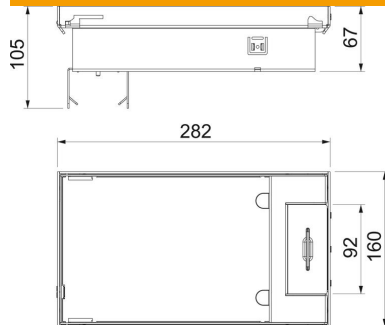

Technical data sheet

Service outlet - UKL 8

Item number: 7428533

Height-adjustable cassette with cord outlet for direct installation in false ceilings for indoor use.

The scope of delivery contains four mounting supports, each for two Modul 45 devices.

A2 Stainless steel

Master data

Item number	7428533
Type	UKL 8
Description 1	Service outlet
Description 2	for 4 x double Modul 45
Manufacturer	OBO
Dimension	282x160x70
Material	Stainless steel
Smallest sales unit	1
Unit of quantity	Piece
Weight	274 kg
Weight unit	kg/100 pc.

Technical data sheet

Service outlet - UKL 8

Item number: 7428533

Dimensions

Length	160 mm
Width	280 mm
Height	100 mm

Technical data

Number of installable devices	8
Number of mounting boxes	4
Cable outlet version	Swivellable cord outlet
Device support to accept mounting boxes	no
Floor covering thickness	20 mm